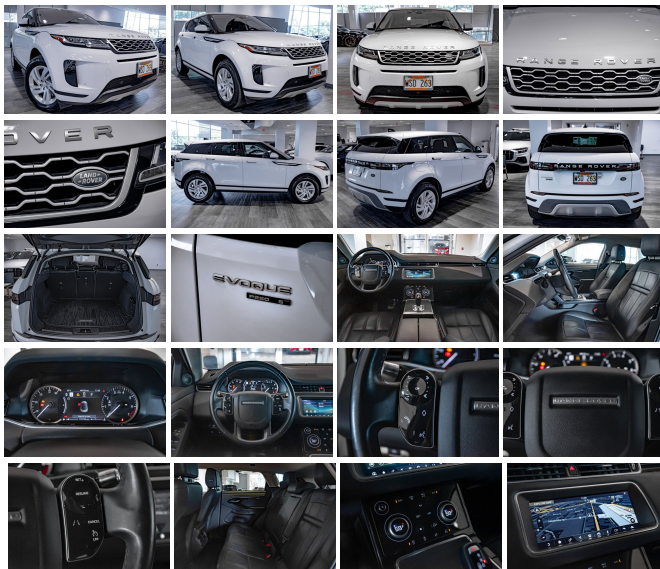

## Specifications:

<b>Year:</b>	2020
<b>VIN:</b>	SALZJ2FX7LH111776
<b>Make:</b>	Land Rover
<b>Stock:</b>	F194429A
<b>Model/Trim:</b>	Range Rover Evoque S
<b>Condition:</b>	Pre-Owned
<b>Body:</b>	SUV
<b>Exterior:</b>	White
<b>Engine:</b>	2.0L Turbo I4 246hp 269ft. lbs.
<b>Interior:</b>	BLACK Leather
<b>Transmission:</b>	9-Speed Shiftable Automatic
<b>Mileage:</b>	19,133
<b>Drivetrain:</b>	All Wheel Drive
<b>Economy:</b>	City 20 / Highway 27

Step into the realm of luxury and innovation with the 2020 Land Rover Range Rover Evoque S, a vehicle that redefines the standards of elegance and performance. With a mere 19,133 miles on the odometer, this pristine white masterpiece is a paragon of sophistication that promises to deliver an unmatched driving experience.

As you approach the Evoque, its gleaming white exterior exudes a sense of purity and strength, a canvas that reflects its adventurous spirit. The striking silhouette, complemented by the bold design lines, ensures that this SUV doesn't just blend into the background—it commands attention.

Slide into the sumptuous black leather interior and immerse yourself in a cocoon of comfort that speaks volumes of the Evoque's commitment to luxury. The meticulously crafted seats are designed to provide support and comfort, whether you're navigating the urban jungle or exploring uncharted terrains.