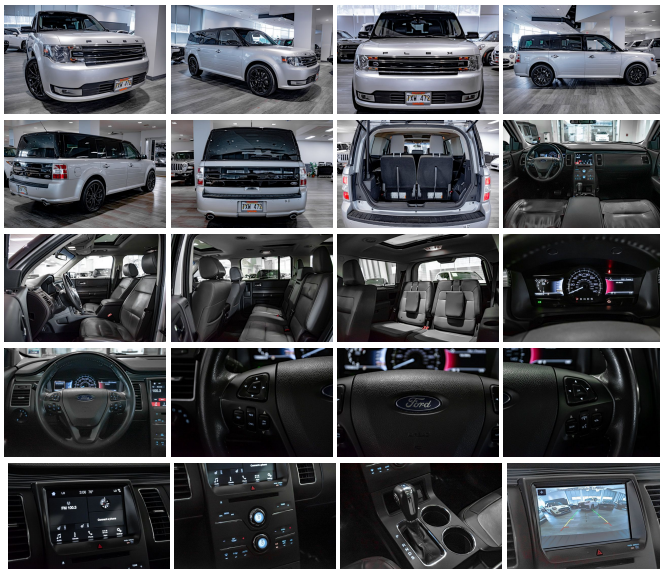

## Specifications:

<b>Year:</b>	2018
<b>VIN:</b>	2FMGK5C89JBA09184
<b>Make:</b>	Ford
<b>Stock:</b>	KA00558A
<b>Model/Trim:</b>	Flex SEL
<b>Condition:</b>	Pre-Owned
<b>Body:</b>	Wagon
<b>Exterior:</b>	Silver
<b>Engine:</b>	3.5L V6 287hp 254ft. lbs.
<b>Interior:</b>	BLACK Cloth
<b>Transmission:</b>	6-Speed Shiftable Automatic
<b>Mileage:</b>	76,392
<b>Drivetrain:</b>	Front Wheel Drive
<b>Economy:</b>	City 16 / Highway 23

Step into the world of refined style and commanding performance with the 2018 Ford Flex SEL, a vehicle that stands out with its bold design and exceptional capabilities. Cloaked in a stunning silver exterior, this Ford Flex exudes sophistication and a modern edge that is sure to turn heads as you cruise the streets.

As you open the door to this automotive masterpiece, you are greeted by a sleek black cloth interior that offers a harmonious blend of comfort and elegance. The spacious cabin provides ample room for passengers to stretch out and relax, making every journey a pleasure, whether it's a quick trip to the store or a long-distance adventure.

The 2018 Ford Flex SEL is not just a mode of transportation; it's a sanctuary on wheels. With its spacious interior, cutting-edge technology, and commanding performance, this vehicle is designed to cater to the discerning driver who values both style and substance. Whether you're navigating the urban jungle or exploring the open road, the Flex SEL is your trusted companion, ready to deliver an exceptional driving experience every time you turn the key.