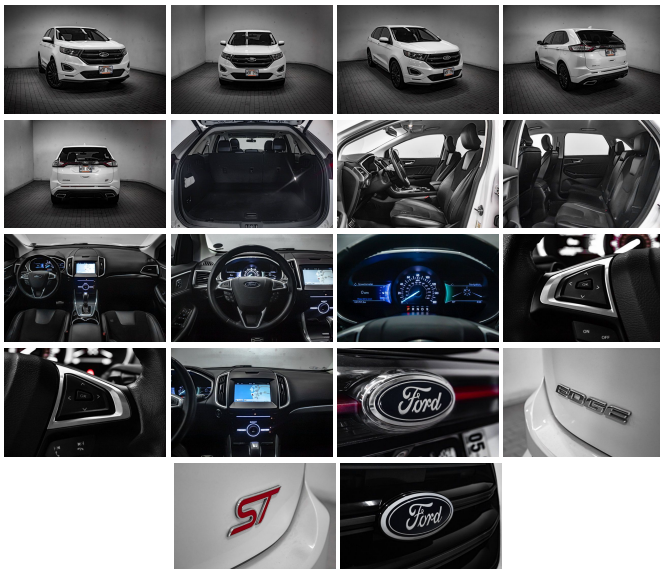

### Specifications:

<b>Year:</b>	2016
<b>VIN:</b>	2FMPK4AP8GBB94955
<b>Make:</b>	Ford
<b>Stock:</b>	GBB94955
<b>Model/Trim:</b>	Edge Sport
<b>Condition:</b>	Pre-Owned
<b>Body:</b>	SUV
<b>Exterior:</b>	White
<b>Engine:</b>	EcoBoost 2.7L Turbo V6 315hp 350ft. lbs.
<b>Interior:</b>	BLACK
<b>Transmission:</b>	6-Speed Shiftable Automatic
<b>Mileage:</b>	41,703
<b>Drivetrain:</b>	All Wheel Drive
<b>Economy:</b>	City 17 / Highway 24

Step into the realm of refined power and unparalleled sophistication with this pristine 2016 Ford Edge Sport, a true embodiment of performance and luxury. With a mere 41,703 miles on the odometer, this gem has barely grazed the surface of its potential, offering you the unique opportunity to explore the road ahead with vigor and vitality.

The exterior of this Ford Edge Sport is adorned in a classic white hue, a color that exudes purity and elegance, ensuring that it stands out in any setting. It's not just about looks; this color is timeless and maintains its allure through every season and trend.

Slide into the cabin and you'll be greeted by an interior that is as stylish as it is comfortable. Black seats provide a striking contrast to the white exterior, offering a look that is both sporty and sophisticated. The seats aren't just about aesthetics, though; they cradle you in comfort, making every journey a pleasure.