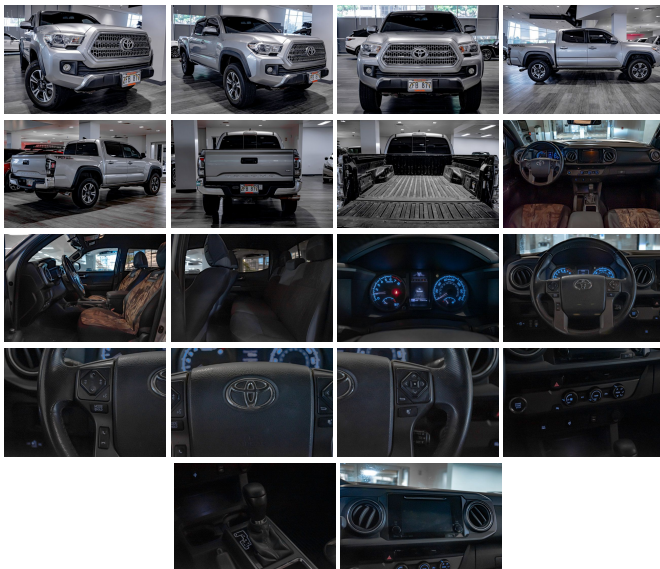

2017 Toyota Tacoma SR5 Crew Cab

View this car on our website at autosourcehawaii.com/7246783/ebrochure

Our Price **$29,995**

Retail Value **$31,995**

Specifications:

Year:	2017
VIN:	3TMAZ5CN1HM050557
Make:	Toyota
Stock:	X276179A
Model/Trim:	Tacoma SR5 Crew Cab
Condition:	Pre-Owned
Body:	Pickup Truck
Exterior:	Silver
Engine:	3.5L V6 278hp 265ft. lbs.
Interior:	BLACK Cloth
Transmission:	6-Speed Shiftable Automatic
Mileage:	95,672
Drivetrain:	Rear Wheel Drive
Economy:	City 19 / Highway 24

Step into the world of reliability and rugged charm with the 2017 Toyota Tacoma SR5, a mid-size pickup that's been recognized by the likes of Edmunds and Kelley Blue Book for its outstanding qualities. Cloaked in a sleek silver exterior that's as stylish as it is durable, this Tacoma is more than just a truck – it's a statement on wheels.

Under the hood lies a potent 3.5L V6 engine, boasting an impressive 278 horsepower and 265 ft-lbs of torque. Whether you're towing, hauling, or simply cruising the highway, this powerplant delivers smooth, responsive performance paired with a 6-Speed Shiftable Automatic transmission that ensures you're in control at every turn.

Slide into the cabin and you'll be greeted by a plush black cloth interior that offers the perfect blend of comfort and practicality. The seats provide support for those long drives while the interior appointments remind you that this truck doesn't skimp on sophistication.