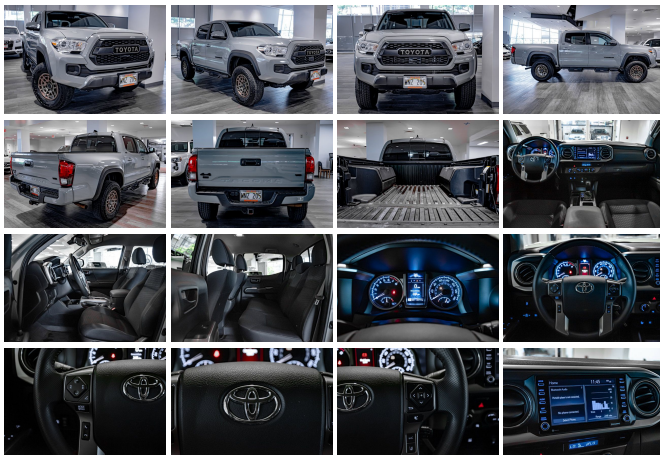

2022 Toyota Tacoma 4WD TRD Off-Road Trail Pkg

View this car on our website at autosourcehawaii.com/7246711/ebrochure

Our Price **\$49,995**

Retail Value **\$51,995**

Specifications:

Year:	2022
VIN:	3TYCZ5AN0NT079365
Make:	Toyota
Stock:	NT079365
Model/Trim:	Tacoma 4WD TRD Off-Road Trail Pkg
Condition:	Pre-Owned
Body:	Pickup Truck
Exterior:	Gray
Engine:	3.5L V6 278hp 265ft. lbs.
Interior:	Black Cloth
Mileage:	27,684
Drivetrain:	4 Wheel Drive

Step into the realm of rugged sophistication with the 2022 Toyota Tacoma 4WD SR5, a midsize pickup that's been crowned with accolades and designed to conquer the demands of both work and leisure. Coated in an elegant gray exterior, this Tacoma is not just a vehicle—it's a statement of strength and reliability that reflects the confidence of its driver.

Let's talk about what lies beneath the hood. The robust 3.5L V6 engine delivers a hearty 278 horsepower and 265 foot-pounds of torque, ensuring that whether you're towing, hauling, or simply cruising, you'll have the power to back up the Tacoma's commanding presence. This pickup isn't just about brawn; it's about brains too. With a suite of smart technology at your fingertips, you'll be connected and in control at every turn.

As you slide into the black interior, you'll be greeted by a cabin that's as practical as it is comfortable. The seats envelop you in support, perfect for those long drives or short jaunts around town. And with the latest in wireless data link Bluetooth technology and Wi-Fi hotspot capabilities, you're always just a tap away from the world around you.