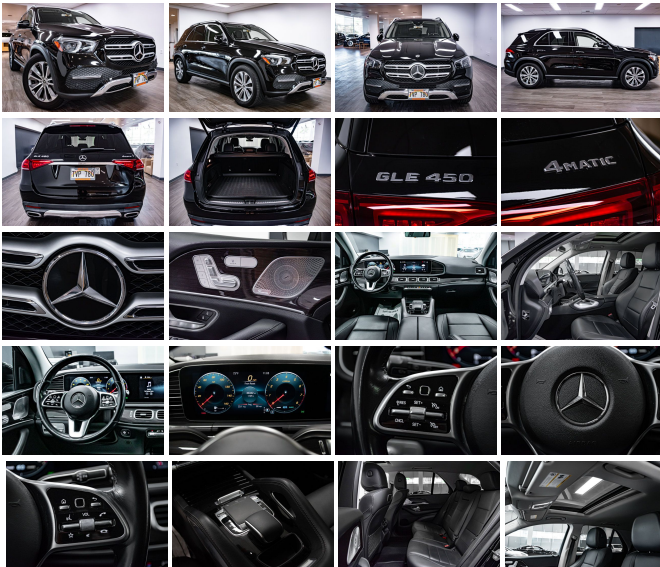

2020 Mercedes-Benz GLE 450 4matic New Style

View this car on our website at autosourcehawaii.com/7246706/ebrochure

Our Price **\$42,995**

Retail Value **\$46,995**

Specifications:

Year:	2020
VIN:	4JGFB5KB5LA009481
Make:	Mercedes-Benz
Stock:	LA009481
Model/Trim:	GLE 450 4matic New Style
Condition:	Pre-Owned
Body:	SUV
Exterior:	Black
Engine:	3.0L Turbo V6 362hp 369ft. lbs.
Interior:	Black Leather
Transmission:	9-Speed Shiftable Automatic
Mileage:	33,853
Drivetrain:	All Wheel Drive
Economy:	City 19 / Highway 24

Step into the world of luxury and power with the 2020 Mercedes-Benz GLE 450, a masterpiece of engineering and design that offers an unparalleled driving experience. With only 32,456 miles on the odometer, this exquisite black beauty is just warming up to take you on a journey of sophistication and performance.

The heart of this majestic vehicle lies in its robust 3.0L Turbo V6 engine, delivering a breathtaking 362 horsepower and 369 foot-pounds of torque. Paired with a silky-smooth 9-Speed Shiftable Automatic transmission, the GLE 450 promises a ride that is both exhilarating and refined, ensuring you command the roads with ease and agility.

As you approach the GLE 450, you'll be immediately struck by its commanding presence. The sleek black exterior exudes elegance and power, while the meticulously crafted black leatherette interior invites you into a world of comfort and luxury. The moment you slide into the driver's seat, you'll feel the embrace of the premium materials and the attention to detail that Mercedes-Benz is renowned for.