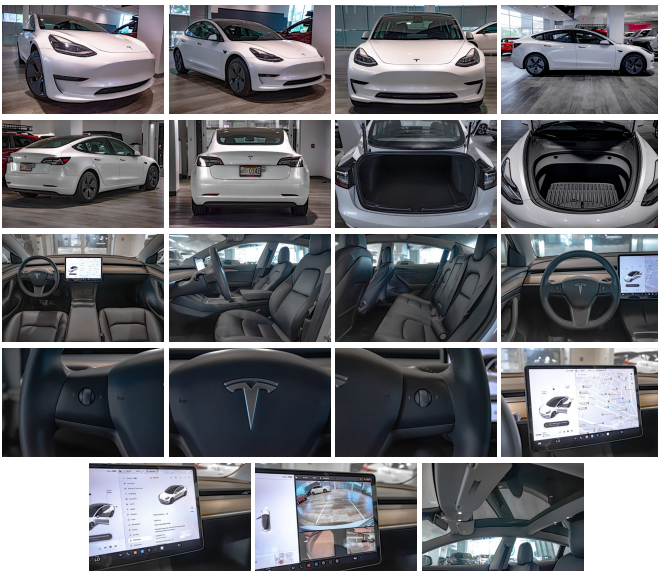

2022 Tesla Model 3 Standard Rang Plus

View this car on our website at autosourcehawaii.com/7246690/ebrochure

Our Price **\$39,995**

Retail Value **\$44,995**

Specifications:

Year:	2022
VIN:	5YJ3E1EA2NF111910
Make:	Tesla
Stock:	NF111910
Model/Trim:	Model 3 Standard Rang Plus
Condition:	Pre-Owned
Body:	Sedan
Exterior:	Black
Engine:	Electric 201hp 258ft. lbs.
Interior:	Black Leather
Transmission:	1-Speed Direct-Drive Automatic
Mileage:	20,498
Drivetrain:	Rear Wheel Drive
Economy:	City 138 / Highway 126

Step into the future of driving with the sleek and sophisticated 2022 Tesla Model 3 Base—a vehicle that defines elegance and innovation. Cloaked in a timeless black exterior, this car is a rolling embodiment of style and class. The allure of the black leatherette interior beckons you to indulge in a cabin where luxury and technology converge, providing an ambiance that's both serene and cutting-edge.

Embrace the future with an array of manufacturer options and packages that place this Tesla Model 3 in a league of its own. The body-color mirror and front bumper color create a cohesive aesthetic that's both bold and refined. Stay connected and in control with the Wireless data link: Bluetooth, and Wi-Fi hotspot compatibility, ensuring you're never out of reach from what matters to you.

Driving a Tesla is more than just owning a car—it's a statement. It's a commitment to sustainability without sacrificing luxury or performance. The 2022 Tesla Model 3 Base is not just a vehicle, it's a vessel that transports you to a new era of automotive excellence. Don't just take the next step—leap into the future. Secure your piece of automotive history today, and experience the thrill of driving a Tesla. Your journey towards electrifying performance and unparalleled sophistication begins here.