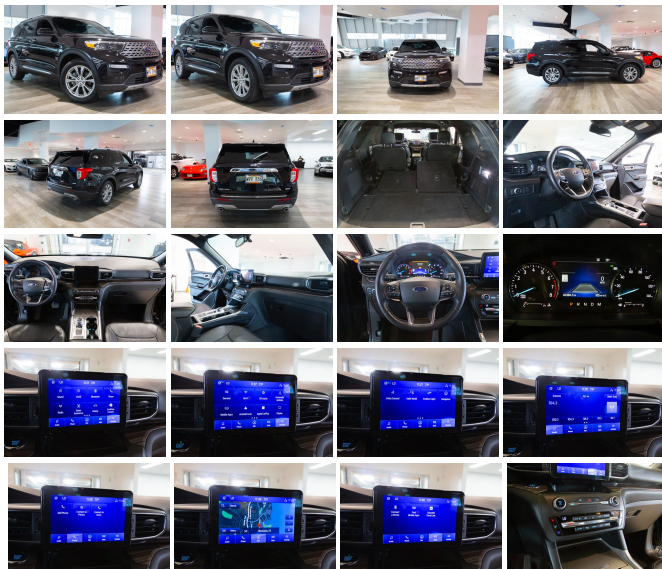

2020 Ford Explorer Limited 3rd row

View this car on our website at autosourcehawaii.com/7246683/ebrochure

Our Price **\$36,995**

Retail Value ~~\$39,995~~

Specifications:

Year:	2020
VIN:	1FMSK7FH4LGA54787
Make:	Ford
Stock:	A000071
Model/Trim:	Explorer Limited 3rd row
Condition:	Pre-Owned
Body:	SUV
Exterior:	Black
Engine:	EcoBoost 2.3L Turbo I4 300hp 310ft. lbs.
Interior:	Ebony Leather
Transmission:	10-Speed Shiftable Automatic
Mileage:	40,354
Drivetrain:	Rear Wheel Drive
Economy:	City 21 / Highway 28

Step into the realm of refined power and embrace the pinnacle of modern driving with the 2020 Ford Explorer Limited, a vehicle that redefines what it means to travel in style and comfort. With only 40,354 miles on the odometer, this stunning black beauty is poised to take you on countless adventures without skipping a beat.

Exuding elegance, the exterior's black hue is matched by a luxurious black interior that cradles you in comfort and sophistication. The moment you slip into the driver's seat, you'll be enveloped in an environment that is both inviting and technologically advanced, designed to cater to your every need.

Connectivity and entertainment are at your fingertips with the state-of-the-art SYNC infotainment system, boasting an 8-inch touch screen display that is your portal to a world of information and entertainment. Real-time traffic navigation data ensures that you're always on the most efficient route, while voice-operated controls allow you to keep your eyes on the road and hands on the wheel.