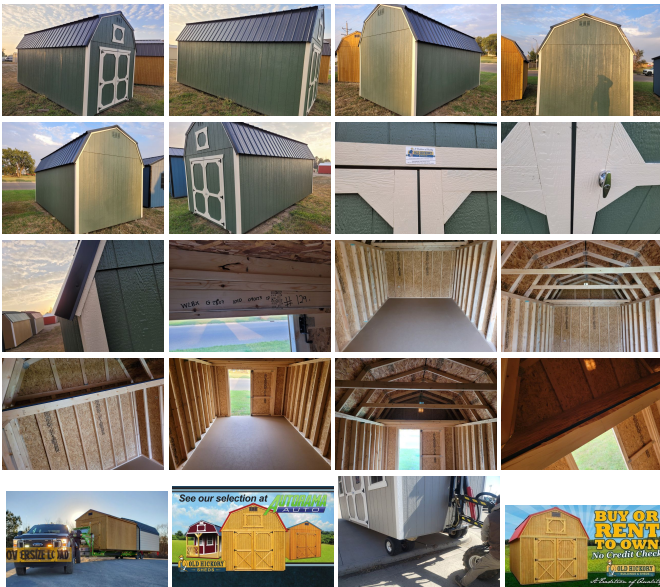

2023 Old Hickory Sheds 10x20 Lofted Barn

SALES Team 701 483 3700

View this car on our website at autoramaauto.com/7246113/ebrochure

Our Price **$7,590**

Specifications:

Year:	2023
VIN:	129
Make:	Old Hickory Sheds
Stock:	WLBX-G2357-1020-090123-SP
Model/Trim:	10x20 Lofted Barn
Condition:	New
Engine:	0 cc
Exterior:	Green / Beige / Black
Mileage:	0
Hours:	0

New in Dickinson, On the lot, 10x20 Shed, Rent to own $281/MO No Credit check! #129

- On Lot - In Dickinson
- New
- Ready for Delivery
- Smart Panel- Green
- Trim- Beige
- Metal roof- Black
- Side Wall - 7 Foot -
- 4 ft of loft on each end.
- 6 foot Barn Doors,
- Engineered floor
- 2 -4x4 skids
- Quality made in Belle Fourche South Dakota.
- Write a check priced at $8,590.

On Sale Now! Save $1,000! Only$7,590!

- Rent to own with no credit required for as little as $281 a month with $381 down for 60 payments.

Price does not include tax