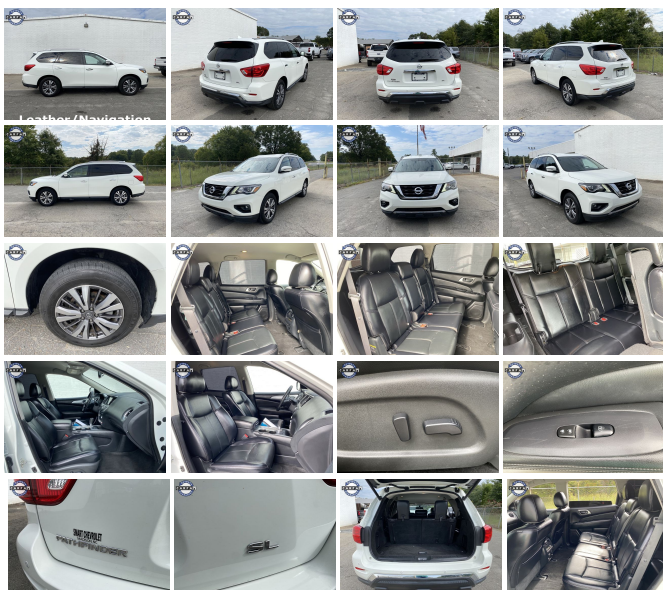

2020 Nissan Pathfinder SL

View this car on our website at 311chevy.com/7245638/ebrochure

Our Price **$19,235**

Retail Value ~~$19,500~~

Specifications:

Year:	2020
VIN:	5N1DR2CN2LC581168
Make:	Nissan
Stock:	581168
Model/Trim:	Pathfinder SL
Condition:	Pre-Owned
Body:	SUV
Exterior:	Glacier White
Engine:	3.5L V6 284hp 259ft. lbs.
Interior:	Charcoal Leather
Transmission:	CVT
Mileage:	78,190
Drivetrain:	Front Wheel Drive
Economy:	City 20 / Highway 27

Nissan Pathfinder For Sale. Navigation, Bluetooth, Built in inverter to charge you laptop. Sirius XM Satellite Radio. Automatic headlights. Fog lights, Blind Sport Alert, Parking sensors, Aerial View Cameras.

YOU CAN TEXT US AT 855-440-1126

Don't Worry about Getting out in Public. We Can Ship this to your Door

We Can Finance and Ship This Vehicle to your Door; Never Come into the Store!

You can Fill out a Free, Super Quick Pre-Approval Credit Application here!

<https://www.smartchevrolet.com/finance/apply-for-financing/>

We Use Over 40 banks a Credit Unions For the Lowest Rates Possible For All Types Of Credit!

YOU CAN TEXT US AT 855-440-1126

We Will Buy your Car, Truck, RV, Airplane, or Anything Regardless if you Buy From us!