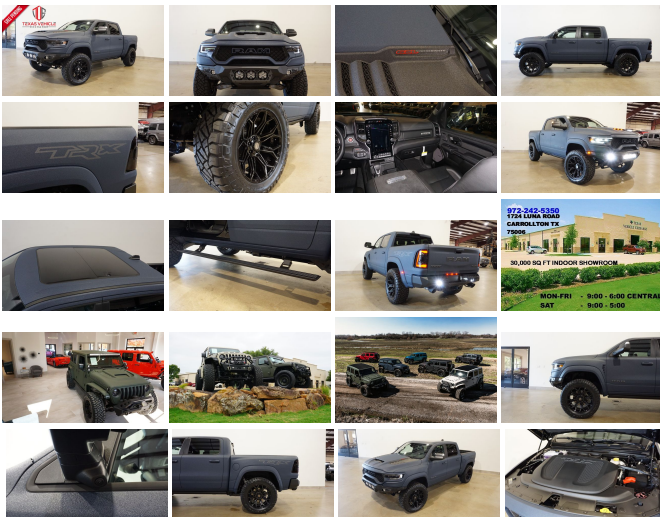

2023 Ram 1500 TRX 4X4 DUPONT KEVLAR,LIFTED,BUMPERS,LED'S,22'S

View this car on our website at tveauto.com/7245612/ebrochure

Our Price **\$145,900**

Specifications:

| | |
|----------------------|---|
| Year: | 2023 |
| VIN: | 1C6SRFU91PN572676 |
| Make: | Ram |
| Stock: | 572676 |
| Model/Trim: | 1500 TRX 4X4 DUPONT KEVLAR,LIFTED,BUMPERS,LED'S,22'S |
| Condition: | Pre-Owned |
| Body: | Pickup Truck |
| Exterior: | Blue |
| Engine: | HEMI 6.2L Supercharged V8 702hp 650ft. lbs. |
| Interior: | Black Leather |
| Transmission: | 8-Speed Shiftable Automatic |
| Mileage: | 85 |
| Drivetrain: | 4 Wheel Drive |
| Economy: | City 10 / Highway 14 |

NATION WIDE FINANCING

SUBMIT CREDIT APP [WWW.TVEAUTO.COM](https://www.tveauto.com)

OR CALL 972-242-5350

2023 RAM 1500 TRX CREW CAB 4X4, 6.2L SUPERCHARGED HEMI V8 SRT ENGINE, 8 SPEED AUTOMATIC TRANSMISSION, ONLY 85 MILES, FERRARI NART BLUE KEVLAR COATING WITH ANTHRACITE ACCENTS W/BLACK LEATHER INTERIOR, CARFAX REPORTS 1 OWNER NO ACCIDENTS, NON-SMOKER, TRX LEVEL 2 EQUIPMENT GROUP, REMOTE START, CUSTOM 2" LEVEL KIT, ADDICTIVE DESERT DESIGNS BOMBER FRONT BUMPER WITH 3 BAJA

Our Location :

2023 Ram 1500 TRX 4X4 DUPONT KEVLAR,LIFTED,BUMPERS,LED'S,22'S

Texas Vehicle Exchange - 972-242-5350 - View this car on our website at tveauto.com/7245612/ebrochure

Installed Options

Interior