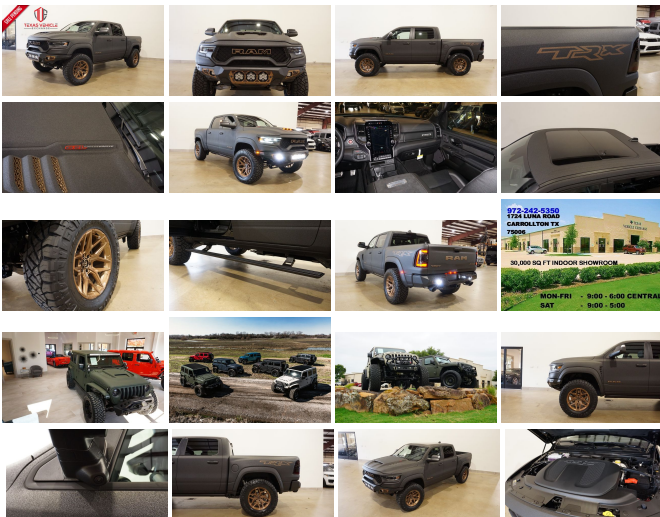

2023 Ram 1500 TRX 4X4 DUPONT KEVLAR,LIFTED,BUMPERS,LED'S,20'S

View this car on our website at tveauto.com/7245611/ebrochure

Our Price **\$145,900**

Specifications:

Year:	2023
VIN:	1C6SRFU96PN572088
Make:	Ram
Stock:	572088
Model/Trim:	1500 TRX 4X4 DUPONT KEVLAR,LIFTED,BUMPERS,LED'S,20'S
Condition:	Pre-Owned
Body:	Pickup Truck
Exterior:	Black
Engine:	HEMI 6.2L Supercharged V8 702hp 650ft. lbs.
Interior:	Black Leather
Transmission:	8-Speed Shiftable Automatic
Mileage:	67
Drivetrain:	4 Wheel Drive
Economy:	City 10 / Highway 14

NATION WIDE FINANCING

SUBMIT CREDIT APP [WWW.TVEAUTO.COM](https://www.tveauto.com)

OR CALL 972-242-5350

2023 RAM 1500 TRX CREW CAB 4X4, 6.2L SUPERCHARGED HEMI V8 SRT ENGINE, 8 SPEED AUTOMATIC TRANSMISSION, ONLY 67 MILES, RAPTOR BLACK KEVLAR COATING WITH KING RANCH BROWN ACCENTS W/BLACK LEATHER INTERIOR, CARFAX REPORTS 1 OWNER NO ACCIDENTS, NON-SMOKER, TRX LEVEL 2 EQUIPMENT GROUP, REMOTE START, CUSTOM 2" LEVEL KIT, ADDICTIVE DESERT DESIGNS BOMBER FRONT BUMPER WITH 3

Vehicle History Report : as Of 04/30/2024

Snapshot

2023 RAM 1500 TRX

Accident reported: vehicle not damaged

Regular oil changes

2 Previous owners

Personal vehicle

Last owned in Montana