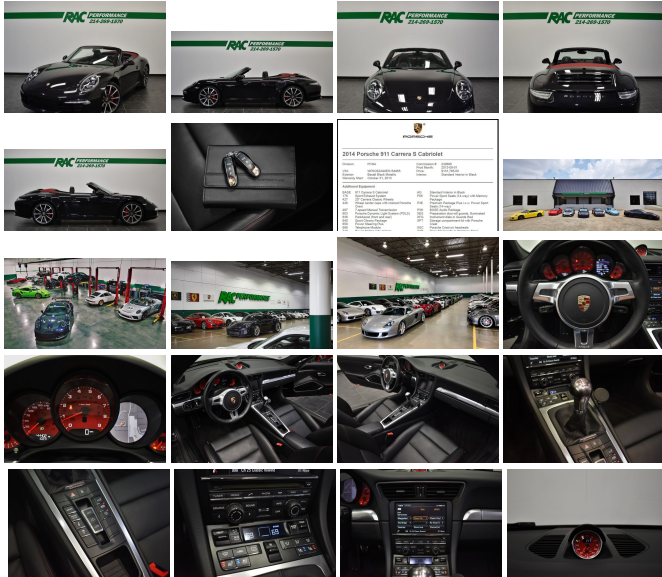

racperformance.com
214-269-1570
3221 Skylane Dr.
Carrollton, TX 75006

RAC Performance

2014 Porsche 911 Carrera S

View this car on our website at racperformance.com/7245483/ebrochure

Our Price **\$0**

Specifications:

Year: 2014
VIN: WP0CB2A90ES154865
Make: Porsche
Stock: R3266
Model/Trim: 911 Carrera S
Condition: Pre-Owned
Body: Convertible
Exterior: [Z4] Basalt Black Metallic
Engine: 3.8L H6 400hp 325ft. lbs.
Interior: Black Leather
Transmission: 7-Speed Manual
Mileage: 44,396
Drivetrain: Rear Wheel Drive
Economy: City 19 / Highway 27

Contact our professional sales staff at 214-269-1575 for any questions or additional information. We also offer competitive finance rates as low as 5.9%.

We hand pick only the finest automobiles to sell and every vehicle gets a rigorous internal inspection by our certified technicians. At our 9000 square foot state of the art facility, RAC Performance offers service on Porsche, RUF, Ferrari, Maserati and Lamborghini models. We offer dealership quality service and repairs at competitive prices and only sell the finest vehicles! RAC Performance cannot guarantee the availability of vehicle books/manuals, additional keys, or additional accessories with vehicle purchase, unless otherwise stated in the vehicle description or by an RAC sales professional.