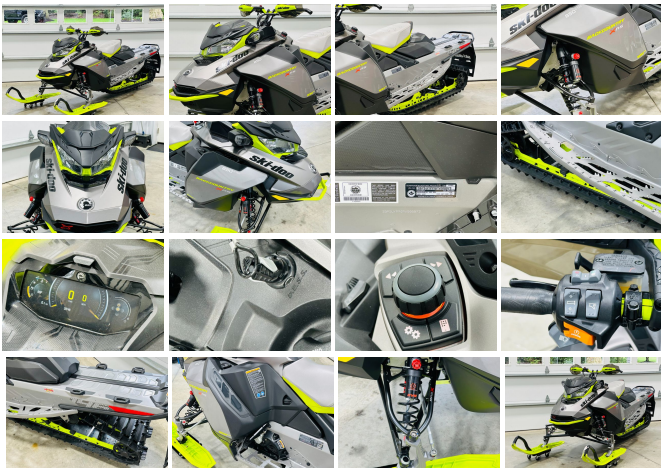

# 2023 SKI-DOO BACKCOUNTRY X-RS 146 850 E-TEC COBRA TRACK BRAND NEW ELECTRIC START & REVERSE 7.8 IN. LCD DISPLAY

**Zach Polsky 856-693-3181**

View this car on our website at [njtruckking.com/7245244/ebrochure](https://njtruckking.com/7245244/ebrochure)

## Specifications:

<b>Year:</b>	2023
<b>VIN:</b>	2BPSUYPP6PV000073
<b>Make:</b>	SKI-DOO BACKCOUNTRY X-RS
<b>Model/Trim:</b>	146 850 E-TEC COBRA TRACK BRAND NEW ELECTRIC START & REVERSE 7.8 IN. LCD DISPLAY
<b>Condition:</b>	Pre-Owned
<b>Engine:</b>	0 cc
<b>Exterior:</b>	Gray
<b>Mileage:</b>	1
<b>Hours:</b>	0

**BRAND NEW !!**

2023 SKI-DOO BACKCOUNTRY X-RS

146 850 E-TEC

ELECTRIC START AND REVERSE

COBRA TRACK

7.8 IN. LCD DISPLAY

DEALER EXTRAS INSTALLED

**\$14,900**