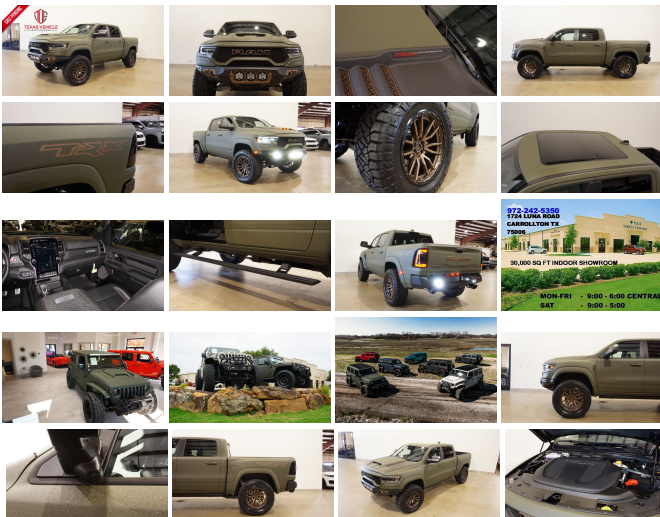

2023 Ram 1500 TRX 4X4 DUPONT KEVLAR,LIFTED,BUMPERS,LED'S,22'S

View this car on our website at tveauto.com/7244932/ebrochure

Our Price **\$145,900**

Specifications:

Year:	2023
VIN:	1C6SRFU94PN572090
Make:	Ram
Stock:	572090
Model/Trim:	1500 TRX 4X4 DUPONT KEVLAR,LIFTED,BUMPERS,LED'S,22'S
Condition:	Pre-Owned
Body:	Pickup Truck
Exterior:	Green
Engine:	HEMI 6.2L Supercharged V8 702hp 650ft. lbs.
Interior:	Black Leather
Transmission:	8-Speed Shiftable Automatic
Mileage:	65
Drivetrain:	4 Wheel Drive
Economy:	City 10 / Highway 14

NATION WIDE FINANCING

SUBMIT CREDIT APP [WWW.TVEAUTO.COM](https://www.tveauto.com)

OR CALL 972-242-5350

2023 RAM 1500 TRX CREW CAB 4X4, 6.2L SUPERCHARGED HEMI V8 SRT ENGINE, 8 SPEED AUTOMATIC TRANSMISSION, ONLY 65 MILES, TANK GREEN KEVLAR COATING WITH KING RANCH BROWN ACCENTS W/BLACK LEATHER INTERIOR, CARFAX REPORTS 1 OWNER NO ACCIDENTS, NON-SMOKER, TRX LEVEL 2 EQUIPMENT GROUP, REMOTE START, CUSTOM 2" LEVEL KIT, ADDICTIVE DESERT DESIGNS BOMBER FRONT BUMPER WITH 3 BAJA