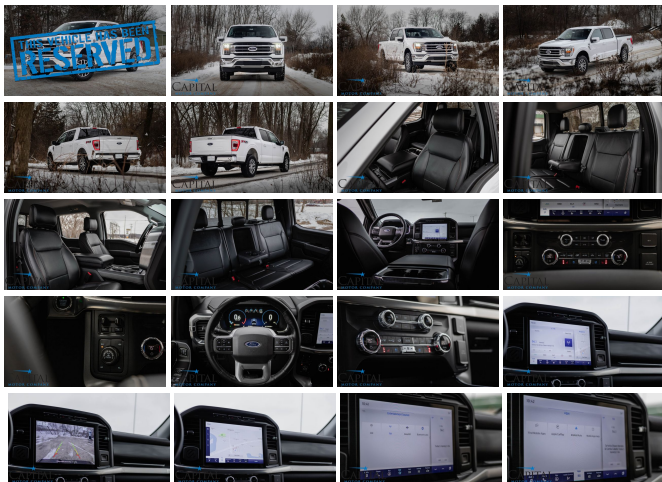

# 2021 Ford F-150 Lariat Crew Cab 4x4 w/5.0L V8, FX4 Pkg, Nav, Backup Cam, Heated/Cooled Seats & Tow Pkg

View this car on our website at [capitalmotorcompany.com/7244214/ebrochure](https://capitalmotorcompany.com/7244214/ebrochure)

We have for sale, a very nice 2021 Ford F-150 Lariat 4x4 Crew Cab Short Box Truck that looks and drives amazing! This F-150 has gorgeous Oxford White with 18-Inch Machined Face Duo-Tone Wheels that give the truck a great stance and a luxurious interior that is built for comfort and utility! As you can see from the photos, this F-150 has been very well cared for! It looks better than most trucks with half the mileage and it is priced at a great value! We know that if you like the way this truck looks in photos, you will fall in love when you come drive it!

- 5.0-Liter 400-Horsepower V8 Engine and the 10-Speed Automatic Transmission provide a robust combination that makes driving around town, road trips and towing your boat, camper or trailer an enjoyable experience!
- Trailer Tow Package with 11,600lb Tow Capacity
  - Class IV Trailer Hitch
  - Smart Trailer Tow Connector
  - Factory Integrated Trailer Brake Controller
  - Trailer Sway Control
- 5.5-Foot Cargo Box
  - Factory Applied Spray-In Bed Liner
  - LED Bed Lighting
- 4-Wheel Drive with Driver Selectable Dial

#### Leather-Trimmed Bucket Seats w/Flow-through Console

Includes heated and ventilated leather-trimmed 10-way power adjustable front seats, 3 driver memory for drivers seat, 4-way adjustable driver and passenger headrests, and flow-through console with floor shifter.