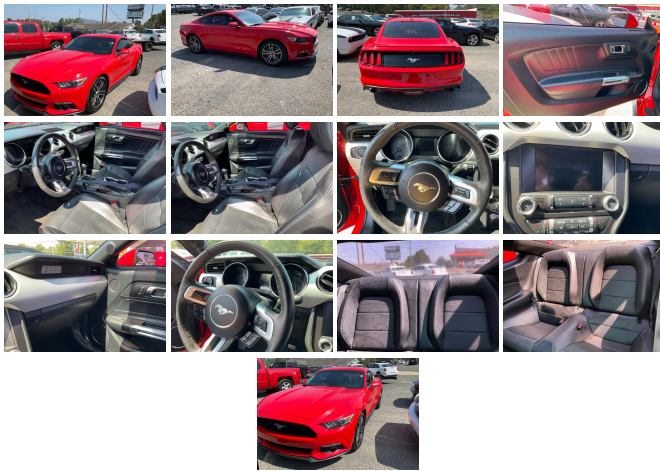

# 2017 Ford Mustang

View this car on our website at [johngibsonautosales.com/7244167/ebrochure](http://johngibsonautosales.com/7244167/ebrochure)

## Specifications:

<b>Year:</b>	2017
<b>VIN:</b>	1FA6P8TH2H5282684
<b>Make:</b>	Ford
<b>Stock:</b>	50497
<b>Model/Trim:</b>	Mustang
<b>Condition:</b>	Pre-Owned
<b>Body:</b>	Coupe
<b>Exterior:</b>	RED
<b>Engine:</b>	EcoBoost 2.3L Turbo I4 310hp 320ft. lbs.
<b>Interior:</b>	N/A
<b>Transmission:</b>	6-Speed Shiftable Automatic
<b>Mileage:</b>	93,104
<b>Drivetrain:</b>	Rear Wheel Drive
<b>Economy:</b>	City 21 / Highway 30

### Interior

- Air filtration- Dash trim: aluminum- Floor mat material: carpet- Floor mats: front
- Parking brake trim: leather- Shift knob trim: leather- Steering wheel trim: leather
- Capless fuel filler system- Cruise control- Power outlet(s): 12V front
- Power steering: variable/speed-proportional- Push-button start
- Rearview mirror: auto-dimming- Steering wheel: tilt and telescopic- Clock
- Digital odometer- Multi-function display- Trip odometer- Driver seat power adjustments: 6
- Front seat type: bucket- Passenger seat power adjustments: 6- Rear seat folding: split
- Rear seat type: split-bench

### Exterior

- Exhaust: dual tip- Front bumper color: body-color- Mirror color: body-color
- Rear spoiler: decklid- Daytime running lights: LED- Exterior entry lights: approach lamps
- Front fog lights: LED- Taillights: LED- Spare tire kit: inflator kit
- Tire Pressure Monitoring System- Wheels: painted aluminum alloy
- Front wipers: variable intermittent- Power windows: safety reverse
- Window defogger: rear