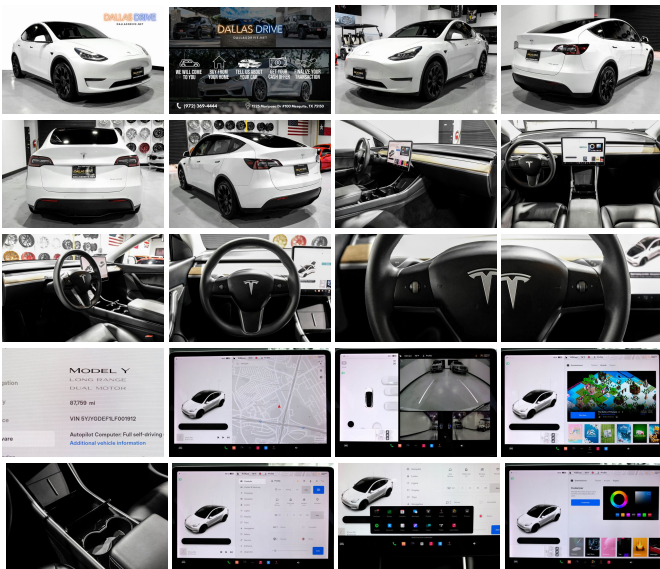

2020 Tesla Model Y Performance

View this car on our website at dallasdrive.net/7244161/ebrochure

Price **$36,989**

Specifications:

Year:	2020
VIN:	5YJYGDEF1LF001912
Make:	Tesla
Stock:	001912
Model/Trim:	Model Y Performance
Condition:	Pre-Owned
Body:	Wagon
Exterior:	Pearl White Multi-Coat
Interior:	Black Leatherette
Transmission:	1-Speed Direct-Drive Automatic
Mileage:	87,725
Drivetrain:	All Wheel Drive

15 Speakers, Aluminum Alloy Performance Pedals, Front dual zone A/C, Navigation System, Performance Brakes, Performance Upgrade (DISC), Power driver seat, Power Liftgate, Premium Audio System.