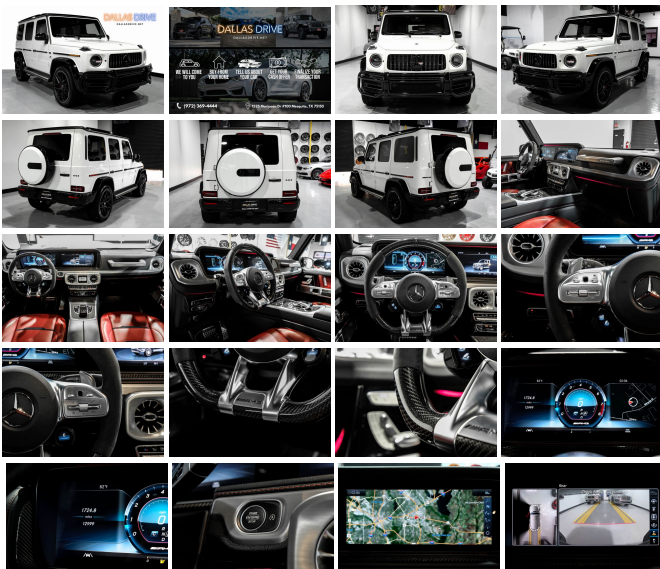

AMG?? Night Package Plus (Black Under Guard Protection, Brush Guard in Black, Exterior Elements in Black, Exterior Lettering in Black, Gunmetal Grille, MB Star in Black, Obsidian Black Elements, Roof in Obsidian Black, Spare Wheel Cover in Obsidian Black, and Wheel Arches and Bumpers in Black), G manufaktur Interior Package (G manufaktur Interior), Night Package, Seat Comfort Package (Drive-Dynamic Multicontour Front Seats w/Massage, Front Ventilated Seats, and Rapid Heating Functionality for Front Seats), Adaptive suspension, AMG?? Carbon Fiber Engine Cover, Apple CarPlay??/Android Auto??, Burmester Surround Sound System, Power moonroof, 15 Speakers, 4-Wheel Disc Brakes, ABS brakes, Air Conditioning, Alloy wheels, AM/FM radio: SiriusXM, Auto High-beam Headlights, Auto tilt-away steering wheel, Auto-dimming door mirrors, Auto-dimming Rear-View mirror, Automatic temperature control, Axle Ratio: TBD, Bodyside moldings, Brake assist, Bumpers: body-color, Child-Seat-Sensing Airbag, Compass, Delay-off headlights, Driver door bin, Driver vanity mirror, Dual front impact airbags, Dual front side impact airbags, Electronic Stability Control, Emergency communication system: Mercedes me