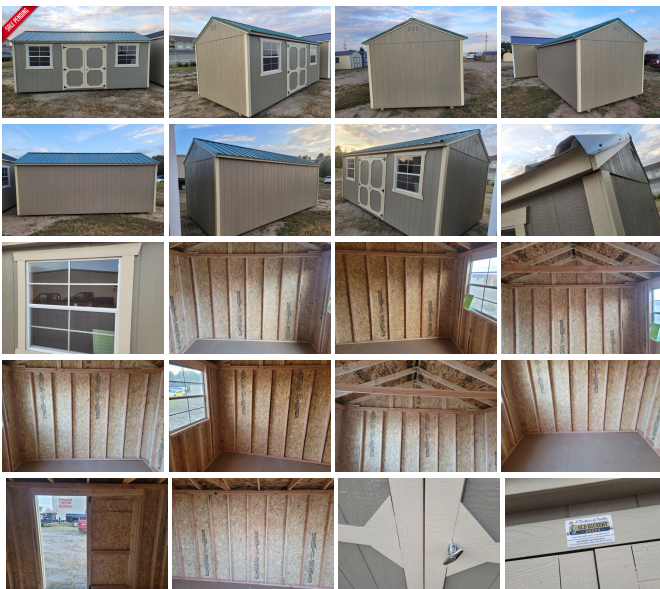

2023 Old Hickory Sheds 10x20 Side Utility

SALES Team 701 483 3700

View this car on our website at autoramaauto.com/7243789/ebrochure

Our Price **$7,240**

Specifications:

Year:	2023
VIN:	126
Make:	Old Hickory Sheds
Stock:	WSUT7-G2322-1020-081523-SP
Model/Trim:	10x20 Side Utility
Condition:	New
Engine:	0 cc
Exterior:	Buckskin Beige green
Mileage:	0
Hours:	0

New in Dickinson, On the lot, 10x20 Shed, Rent to own $268/MO No Credit check! #126

- On Lot - In Dickinson
- New
- Ready for Delivery
- Smart Panel- Buckskin
- Trim- Beige
- Metal roof- Green
- Side Wall - 7 Foot
- 6 foot Barn Doors,
- 2 - 3x3 Windows with screens
- Engineered floor
- 2 -4x4 skids
- Quality made in Belle Fourche South Dakota.
- Write a check priced at $8,240.

On Sale Now! Save $1,000! Only$7,240!

- Rent to own with no credit required for as little as $268 a month with $368 down for 60 payments.

Price does not include tax