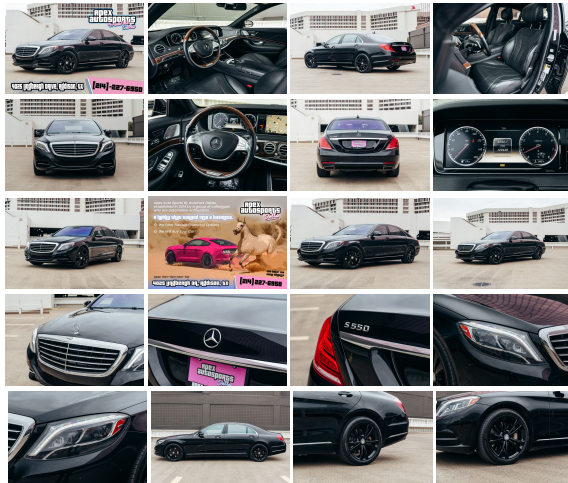

2014 Mercedes-Benz S-Class S 550

View this car on our website at apexautosportss.com/7243303/ebrochure

Our Price **\$21,995**

Specifications:

Year:	2014
VIN:	WDDUG8CB9EA052940
Make:	Mercedes-Benz
Stock:	1041
Model/Trim:	S-Class S 550
Condition:	Pre-Owned
Body:	Sedan
Exterior:	[040] Black
Engine:	4.7L Twin Turbo V8 449hp 516ft. lbs.
Interior:	Black Leather
Transmission:	7-Speed Shiftable Automatic
Mileage:	129,350
Drivetrain:	Rear Wheel Drive

Apex AutoSports is thrilled to offer you this 2014 Mercedes-Benz S 550 for sale! DO! NOT! HESISTATE!!! To swing by and check out this 2014 Mercedes-Benz S550 that we have parked here in our indoor 16,000 Sq Ft Showroom located in Dallas, Texas amongst our inventory of 100+ other Unique / Modified and Luxury Vehicles!