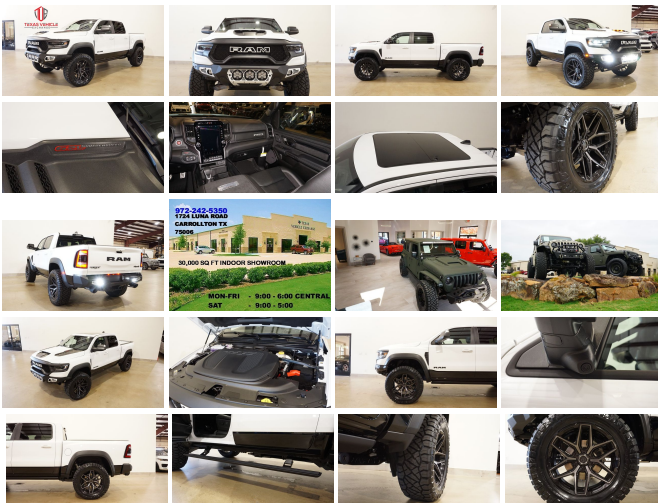

2023 Ram 1500 TRX 4X4 LIFT,BUMPERS,LED'S,ROOF,LEVEL 2 GROUP,22'S

View this car on our website at tveauto.com/7242749/ebrochure

Our Price **\$132,900**

Specifications:

Year:	2023
VIN:	1C6SRFU95PN572101
Make:	Ram
Stock:	572101
Model/Trim:	1500 TRX 4X4 LIFT,BUMPERS,LED'S,ROOF,LEVEL 2 GROUP,22'S
Condition:	Pre-Owned
Body:	Pickup Truck
Exterior:	[PW7/QXJ] Bright White Clear Coat/Diamond Black Crystal Pearl Coat
Engine:	HEMI 6.2L Supercharged V8 702hp 650ft. lbs.
Interior:	Black Leather
Transmission:	8-Speed Shiftable Automatic
Mileage:	59
Drivetrain:	All Wheel Drive
Economy:	City 10 / Highway 14

NATION WIDE FINANCING

SUBMIT CREDIT APP [WWW.TVEAUTO.COM](https://www.tveauto.com)

OR CALL 972-242-5350

2023 RAM 1500 TRX CREW CAB 4X4, 6.2L SUPERCHARGED HEMI V8 SRT ENGINE, 8 SPEED AUTOMATIC TRANSMISSION, ONLY 59 MILES, BRIGHT WHITE CLEAR COAT W/BLACK LEATHER INTERIOR, CARFAX REPORTS 1 OWNER NO ACCIDENTS, NON-SMOKER, TRX LEVEL 2 EQUIPMENT GROUP, REMOTE START, CUSTOM 2" LEVEL KIT, ADDICTIVE DESERT DESIGNS BOMBER FRONT BUMPER WITH 3 BAJA