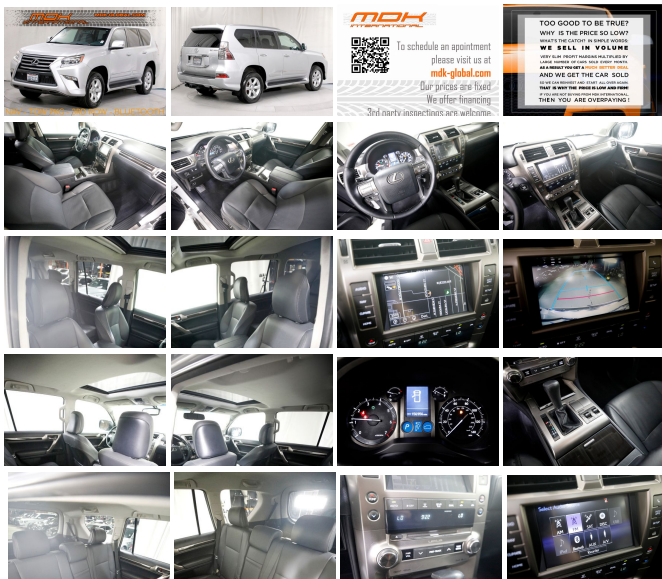

2014 Lexus GX 460 - Navigation - Camera - Tow pkg

SALES DEPARTMENT (310) 990 0770

View this car on our website at mdk-global.com/7242470/ebrochure

Our Price **\$19,990**

Specifications:

Year:	2014
VIN:	JTJBM7FX3E5072232
Make:	Lexus
Model/Trim:	GX 460 - Navigation - Camera - Tow pkg
Condition:	Pre-Owned
Body:	SUV
Exterior:	[1G1] Tungsten Pearl
Engine:	4.6L V8 301hp 329ft. lbs.
Interior:	Black Leatherette
Transmission:	6-Speed Automatic w/Sequential Shift Mode
Mileage:	156,931
Drivetrain:	All Wheel Drive
Economy:	City 15 / Highway 20

- * Factory navigation
- * Back up camera
- * Bluetooth
- * Factory tow pkg
- * 3rd row seats
- * Clean title
- * Carfax certified

BY APPOINTMENT ONLY

OUR PRICES ARE FIRM

- Financing available
- Warranties available
- Third party inspections are welcome
- Trade-ins are welcome
- We buy cars and pay finders free

Exterior

- Door handle color: chrome- Front bumper color: body-color- Mirror color: body-color
- Mudguards: front- Rear spoiler: roofline- Running boards: illuminated
- Daytime running lights: LED- Exterior entry lights: approach lamps- Front fog lights
- Taillights: LED- Side mirror adjustments: power- Side mirrors: integrated turn signals
- Roof rails: silver- Spare wheel type: alloy- Tire Pressure Monitoring System
- Wheels: aluminum alloy- Front wipers: variable intermittent
- Liftgate window: manual flip-up- Rear privacy glass- Rear wiper: intermittent
- Solar-tinted glass: front- Window defogger: rear

Option Packages

Factory Installed Packages

Navigation System

Includes voice activated navigation system, 8in. touchscreen, backup camera, HD Radio w/ Real-Time Traffic, Weather, Sports, Stocks and Fuel Prices (one-year trial subscription), Lexus Insider, and Lexus Enform w/ destination assist and eDestination (one-year trial subscription).