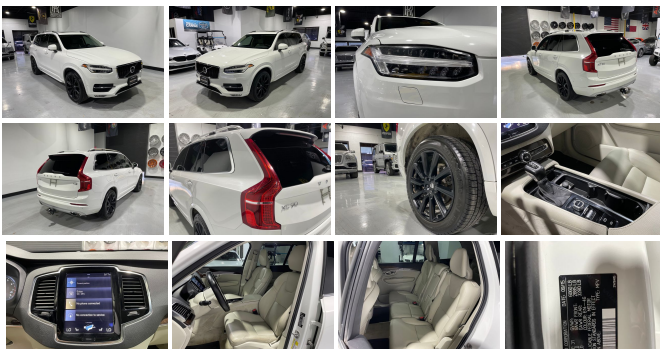

2016 Volvo XC90 T6 Momentum

View this car on our website at dallasdrive.net/7242292/ebrochure

Price **\$14,989**

Specifications:

Year:	2016
VIN:	YV4A22PK8G1027398
Make:	Volvo
Stock:	027398
Model/Trim:	XC90 T6 Momentum
Condition:	Pre-Owned
Body:	SUV
Exterior:	White
Engine:	2.0L Twincharged I4 316hp 295ft. lbs.
Interior:	Gray Leather
Transmission:	8-Speed Shiftable Automatic
Mileage:	166,052
Drivetrain:	All Wheel Drive
Economy:	City 22 / Highway 25

Reviews:

* Sharp new look and style; spacious second- and third-row seating; many standard safety technology features; confident handling; available hybrid model. Source: Edmunds

* The 2016 redesigned XC90 puts Volvo at the top of the SUV game. The more assertive styling larger grille, aggressive lower air intakes and slim headlights, manage to be modern without losing the Volvo identity. A redesigned interior fuses leather, wood and even Swedish crystal glass for a cabin with a high-luxury feel, a theme further reinforced by an available Bowers & Wilkins audio system with 19 speakers. Under the hood, XC90 gets the company's new four-cylinder engine that is both supercharged and turbocharged, making 316hp.