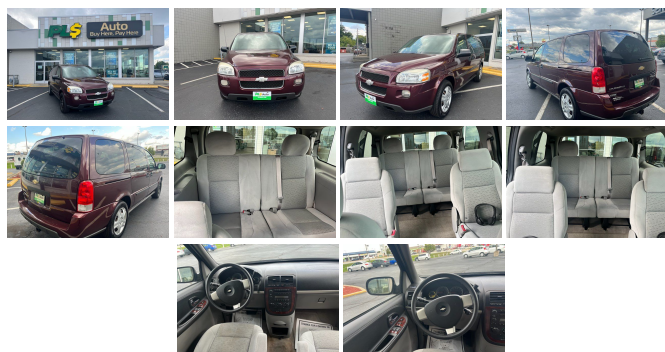

2008 Chevrolet Uplander

View this car on our website at plsautoindy.com/7241989/ebrochure

Specifications:

Year:	2008
VIN:	1GNDV23W68D208975
Make:	Chevrolet
Stock:	3806PS
Model/Trim:	Uplander
Condition:	Pre-Owned
Body:	Minivan/Van
Exterior:	MARRON
Engine:	3.9L V6 FlexFuel 240hp 240ft. lbs.
Interior:	Cloth
Transmission:	Hydra-Matic 4T65 4-Speed Automatic
Mileage:	154,654
Drivetrain:	Front Wheel Drive
Economy:	City 12 / Highway 17

2008 Chevrolet Uplander

PLS Auto - Indianapolis - (317) 677-1422 - View this car on our website at plsautoindy.com/7241989/ebrochure

Our Location :

2008 Chevrolet Uplander

PLS Auto - Indianapolis - (317) 677-1422 - View this car on our website at plsautoindy.com/7241989/ebrochure

Installed Options

Interior

- Front air conditioning- Cargo area light- Power outlet(s): 12V front- Power steering
- Front seat type: bucket- Rear seat folding: one-piece- Rear seat type: removable bucket
- Third row seat folding: split- Third row seat type: 50-50 split bench - Upholstery: cloth