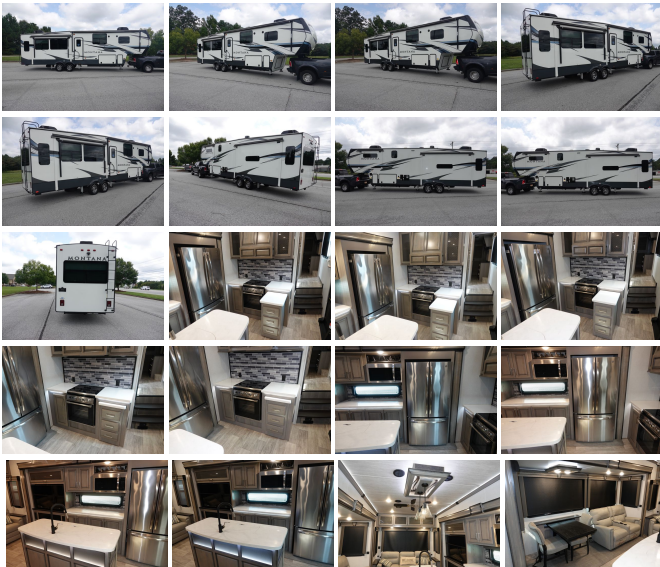

2021 Keystone MONTANA CK3231

View this car on our website at executiveautoonline.com/7241853/ebrochure

Our Price **\$59,988**

Retail Value ~~\$76,840~~

Specifications:

Year:	2021
Make:	Keystone
Model/Trim:	MONTANA CK3231
Condition:	Pre-Owned
Type:	Fifth Wheel
Exterior:	White

EXECUTIVE AUTO SALES

770-294-3301

NEW ARRIVAL.

JUST TRADED IN.

2021 KEYSTONE MONTANA
CK3231 ONLY USED 3 TIMES.

THIS UNIT WAS SPECIAL
ORDERED BY THE PREVIOUS
OWNER AND HAD A \$102,000
MSRP NEW.

UPGRADED CABINETS, 15,000
BTU AIR CONDITIONING,
REAR LADDER AND CAMERA

HEAVY DUTY AND COMFORT,
SLEEPER SOFA,
RESIDENTIAL
REFRIDGERATOR, POWER
RECLINING SEATING.

THIS UNIT WAS OWNED BY A
RETIRED COUPLE AND HAS
NEVER BEEN SMOKED IN OR
HAD PETS INSIDE.

JUST INSPECTED AND READY
FOR YOUR NEXT
ADVENTURE.