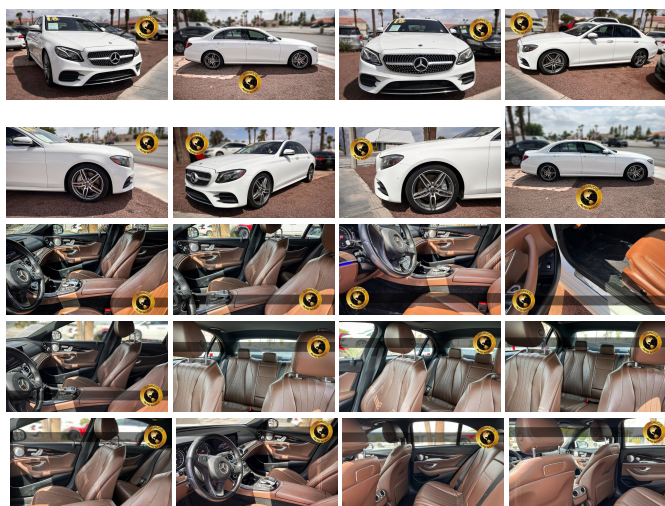

2018 Mercedes-Benz E-Class E 300

View this car on our website at bravosautoworld.com/7241127/ebrochure

Our Price **\$28,995**

Specifications:

Year:	2018
VIN:	WDDZF4JB0JA365020
Make:	Mercedes-Benz
Stock:	XTRM-365020
Model/Trim:	E-Class E 300
Condition:	Pre-Owned
Body:	Sedan
Exterior:	[149] Polar White
Engine:	2.0L Turbo I4 241hp 273ft. lbs.
Interior:	Macchiato Beige/Espresso Leatherette
Transmission:	9-Speed Shiftable Automatic
Mileage:	84,691
Drivetrain:	Rear Wheel Drive
Economy:	City 22 / Highway 30

Installed Options

Interior

- Air filtration: active charcoal- Front air conditioning: automatic climate control
- Front air conditioning zones: dual- Rear vents: second row- Center console trim: wood
- Dash trim: wood- Door trim: wood- Floor mat material: carpet- Floor mats: front
- Foot pedal trim: aluminum- Interior accents: wood-tone- Steering wheel trim: leather
- Ambient lighting: color-adjustable- Cargo area light- Cruise control
- Memorized settings: 3 driver- Multi-function remote: keyless entry
- Power outlet(s): 12V cargo area- Power steering: variable/speed-proportional
- Push-button start- Rearview mirror: auto-dimming
- Steering wheel: power tilt and telescopic- Touch-sensitive controls
- Universal remote transmitter: Homelink - garage door opener - Clock- Compass
- Digital odometer- External temperature display- Multi-function display- Trip odometer
- Front seat type: bucket - Rear seat folding: split- Rear seat type: 40-20-40 split bench
- Upholstery: leatherette

Exterior

- Exhaust: dual tip- Front bumper color: body-color- Mirror color: body-color
- Daytime running lights: LED- Exterior entry lights: approach lamps- Rear fog lights
- Taillights: LED- Side mirror adjustments: power- Side mirrors: driver side auto-dimming
- Run flat tires- Tire Pressure Monitoring System- Wheels: aluminum alloy
- Front wipers: rain sensing- Heated windshield washer jets
- Power windows: safety reverse- Window defogger: rear