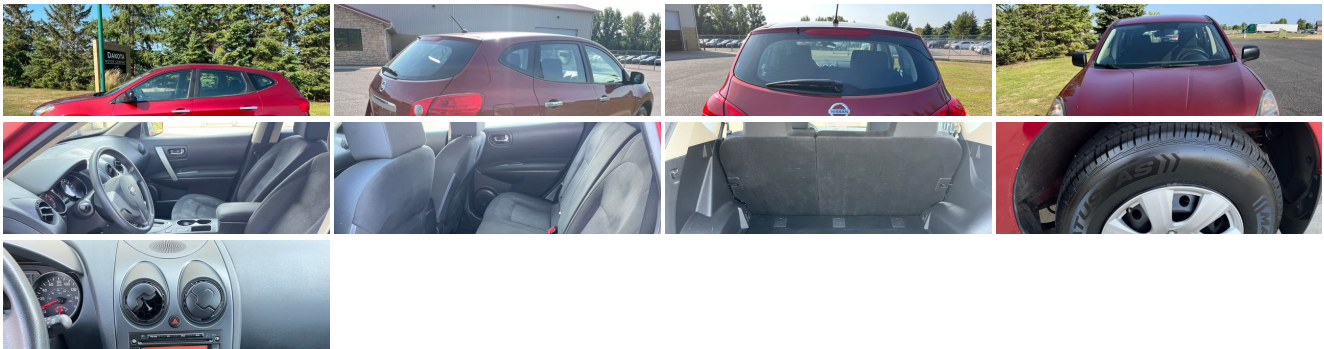

## 2015 Nissan Rogue Select S

**Our Price \$8,995**

View this vehicle on our website at [dakotamotor.com](http://dakotamotor.com)

(651) 460-6655

22098 Canton Court , Farmington, MN 55024

Photos  
Details  
Contact

### Specifications:

Year: 2015  
VIN: JN8AS5MV8FW754808

<b>Make:</b>	Nissan
<b>Model/Trim:</b>	Rogue Select S
<b>Condition:</b>	Pre-Owned
<b>Body:</b>	Wagon
<b>Exterior:</b>	[NAH] Cayenne Red
<b>Engine:</b>	2.5L I4 170hp 175ft. lbs.
<b>Interior:</b>	Black Cloth
<b>Transmission:</b>	CVT
<b>Mileage:</b>	106,849
<b>Drivetrain:</b>	All Wheel Drive
<b>Economy:</b>	City 22 / Highway 27

#### Interior

- Air filtration- Front air conditioning- Shift knob trim: alloy- Ambient lighting
- Cargo area light- Cruise control- Multi-function remote: keyless entry
- Power outlet(s): two 12V front- Power steering: variable/speed-proportional- Clock
- Digital odometer- External temperature display- Multi-function display- Trip odometer
- Front seat type: bucket - Rear seat folding: split- Rear seat type: 60-40 split bench
- Upholstery: cloth

#### Exterior

- Body side moldings: chrome- Door handle color: chrome
- Front bumper color: body-color- Rear spoiler: roofline- Spare wheel type: steel
- Tire Pressure Monitoring System- Wheels: steel- Front wipers: variable intermittent
- Power windows: safety reverse- Rear wiper: intermittent- Solar-tinted glass
- Window defogger: rear