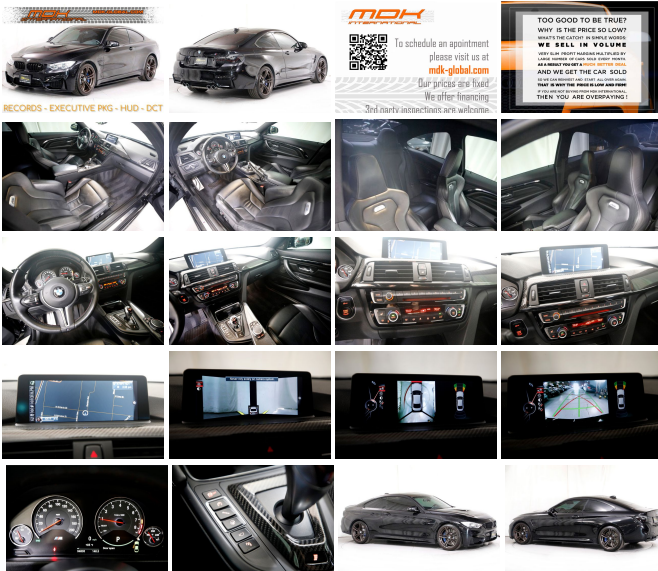

RECORDS - EXECUTIVE PKG - HUD - DCT

Our Price **$32,490**

Specifications:

Year:	2015
VIN:	WBS3R9C52FK333983
Make:	BMW
Model/Trim:	M4
Condition:	Pre-Owned
Body:	Coupe
Exterior:	[475] Black Sapphire Metallic
Engine:	3.0L Twin Turbo I6 425hp 406ft. lbs.
Interior:	Black Leather
Transmission:	7-Speed Double Clutch
Mileage:	94,797
Drivetrain:	Rear Wheel Drive
Economy:	City 17 / Highway 26

- Heavily optioned M4 with an original MSRP of $80K
- DCT transmission
- 19" Forged wheels
- Black Sapphire Metallic over Black Extended Merino Leather
- Executive Package
- Lighting Package
- Adaptive M Suspension
- Harman/Kardon Surround Sound System
- Side & Top View Cameras
- Enhanced Usb & Bluetooth W/Smartphone Integration
- Lots of service records per Carfax report
- Please note, some MINOR damages were reported to Carfax in the past - third party inspections are welcome!

BY APPOINTMENT ONLY
OUR PRICES ARE FIRM

- Financing available