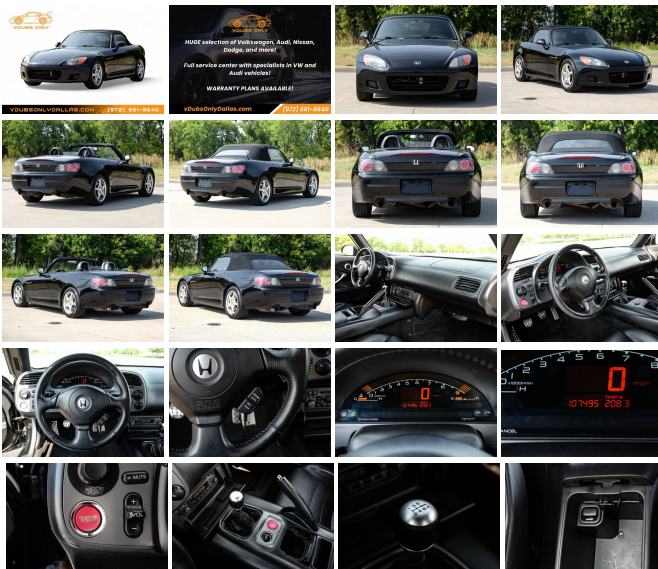

2002 Honda S2000 Base

View this car on our website at vDubsonlydallas.com/7240518/ebrochure

Price **\$22,990**

Specifications:

Year:	2002
VIN:	JHMAP11452T006853
Make:	Honda
Stock:	006853
Model/Trim:	S2000 Base
Condition:	Pre-Owned
Body:	Convertible
Exterior:	Black
Engine:	2.0L NA I4 double overhead cam (DOHC) 16V
Interior:	Black Leather
Transmission:	6-Speed Manual
Mileage:	107,495
Drivetrain:	Rear Wheel Drive
Economy:	City 18 / Highway 24

2002 Honda S2000 Base

Very Clean! Dual Exhaust, Cruise Control, Hands-Free Communication, Push to Start Button, ,Convertible Roof, AM/FM Radio, Powered Windows/Locks, and many more!

Come see our indoor showroom in Dallas with 100+ carefully selected luxury vehicles from Volkswagen, Audi, and more! We also have a service department, which offers expert service on VW & Audi vehicles.

We Are Your DFW Premier Used & Pre Owned Dealer Near Dallas, Plano, Frisco, McKinney, Addison, Richardson, Irving, Grand Prairie, Arlington, and other surrounding cities.

We offer financing for any type of credit and first time buyers. We take trade-ins, and offer world-wide shipping, extended warranties, and installation of additional desired items. We welcome third party inspections!

VDUBSONLYDALLAS.COM [972] 661-8640

Our Location :

2022 Honda S2000 Base

vDubs Only - 972-661-8640 - View this car on our website at vdubsonlydallas.com/7240518/ebrochure

Installed Options

Interior

- Front air conditioning- Shift knob trim: alloy- Steering wheel trim: leather- Center console
- Cruise control- Multi-function remote: keyless entry- Power steering
- Front seat type: sport bucket - Upholstery: leather