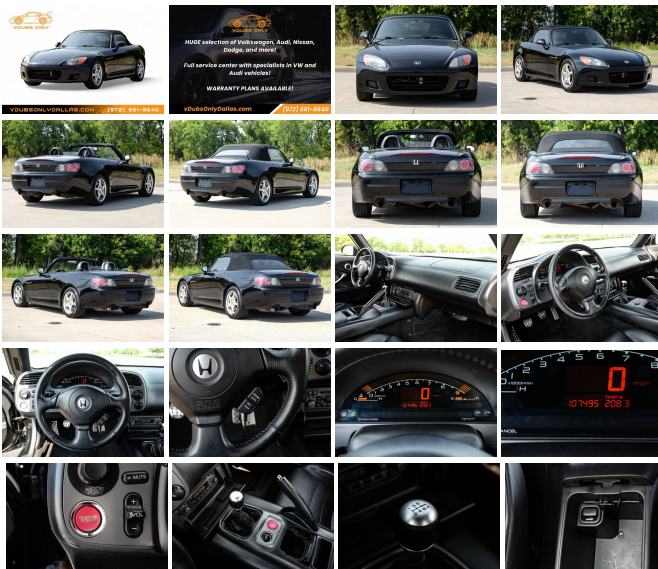

# 2002 Honda S2000 Base

View this car on our website at [vdubsonlydallas.com/7240518/ebrochure](http://vdubsonlydallas.com/7240518/ebrochure)

Price **\$24,990**

## Specifications:

<b>Year:</b>	2002
<b>VIN:</b>	JHMAP11452T006853
<b>Make:</b>	Honda
<b>Stock:</b>	006853
<b>Model/Trim:</b>	S2000 Base
<b>Condition:</b>	Pre-Owned
<b>Body:</b>	Convertible
<b>Exterior:</b>	Black
<b>Engine:</b>	2.0L NA I4 double overhead cam (DOHC) 16V
<b>Interior:</b>	Black Leather
<b>Transmission:</b>	6-Speed Manual
<b>Mileage:</b>	107,495
<b>Drivetrain:</b>	Rear Wheel Drive
<b>Economy:</b>	City 18 / Highway 24

2002 Honda S2000 Base

**Very Clean! Dual Exhaust, Cruise Control, Hands-Free Communication, Push to Start Button, ,Convertible Roof, AM/FM Radio, Powered Windows/Locks, and many more!**

\*\*\*

Come see our indoor showroom in Dallas with 100+ carefully selected luxury vehicles from Volkswagen, Audi, and more! We also have a service department, which offers expert service on VW & Audi vehicles.

We Are Your DFW Premier Used & Pre Owned Dealer Near Dallas, Plano, Frisco, McKinney, Addison, Richardson, Irving, Grand Prairie, Arlington, and other surrounding cities.

We offer financing for any type of credit and first time buyers. We take trade-ins, and offer world-wide shipping, extended warranties, and installation of additional desired items. We welcome third party inspections!