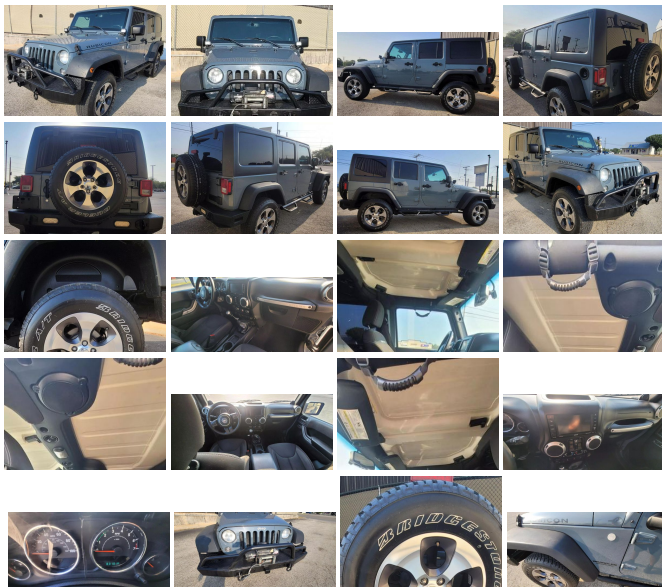

2014 Jeep Wrangler Unlimited Unlimited Rubicon Sport Utility 4D

View this car on our website at camtruckz.com/7240242/ebrochure

Our Price **\$22,900**

Specifications:

Year:	2014
VIN:	1C4HJWFGXEL328068
Make:	Jeep
Stock:	328068
Model/Trim:	Wrangler Unlimited Unlimited Rubicon Sport Utility 4D
Condition:	Pre-Owned
Body:	SUV
Exterior:	GRAY
Engine:	3.6L V6 285hp 260ft. lbs.
Interior:	BLACK
Transmission:	5-Speed Automatic
Mileage:	83,181
Drivetrain:	4 Wheel Drive
Economy:	City 16 / Highway 21

2014 Jeep Wrangler Unlimited Unlimited Rubicon Sport Utility 4D
Country Auto Mart - (830) 643-0902 - View this car on our website at camtruckz.com/7240242/ebrochure

Vehicle History Report : as Of 04/27/2024

CARFAX

Snapshot

2014 JEEP WRANGLER UNLIMITED RUBICON

No accidents or damage reported to CARFAX

12 Service history records

2 Previous owners

Personal vehicle

Last owned in Texas

Our Location :

2014 Jeep Wrangler Unlimited Unlimited Rubicon Sport Utility 4D

Country Auto Mart - (830) 643-0902 - View this car on our website at camtruckz.com/7240242/ebrochure

Installed Options

Interior