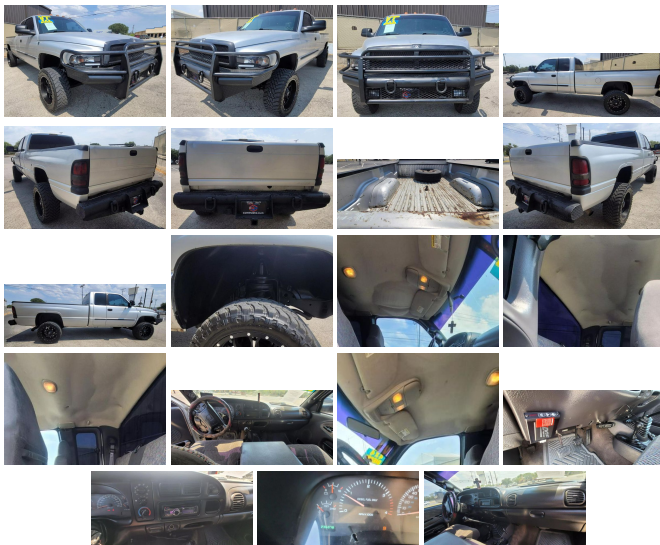

## Specifications:

**Year:** 2001  
**VIN:** 3B7KF23791G785935  
**Make:** Dodge  
**Stock:** 785395  
**Model/Trim:** Ram 2500 Long Bed  
**Condition:** Pre-Owned  
**Body:** Pickup Truck  
**Exterior:** Silver  
**Engine:** Cummins 5.9L Diesel Turbo I6 245hp  
505ft. lbs.  
**Interior:** Grey  
**Transmission:** 4-Speed Automatic  
**Mileage:** 236,078  
**Drivetrain:** 4 Wheel Drive

CALL OR TEXT 830-837-4334

CAMTRUCKZ.COM

2001 DODGE RAM 2500 SLT LARAMIE 4X4

5.9L CUMMINS TURBO DIESEL

6-SPEED MANUAL TRANSMISSION

FOUR WHEEL DRIVE

236K MILES

20" FUEL WHEELS

33X12.50R20 MT TIRES

ONE OF A KIND TRUCK!

MANUEL 4X4

TRAILER BRAKE

POWER WINDOWS

POWER LOCKS

CALL OR TEXT FOR MORE PICTURES OR VIDEOS!!!

830-834-4334