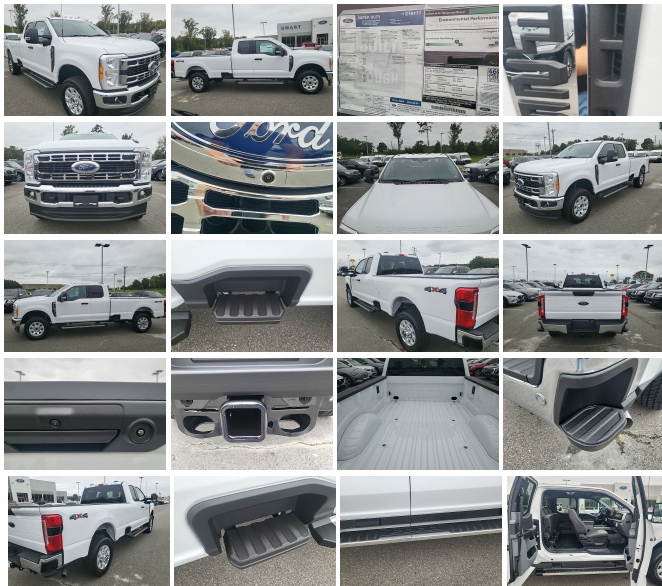

## 2023 Ford F-250 Super Duty XLT

View this car on our website at [311chevy.com/7239958/ebrochure](https://311chevy.com/7239958/ebrochure)

Our Price **\$55,694**

Retail Value **\$59,630**

**Specifications:**

**Year:** 2023  
**VIN:** 1FT7X2BN3PEE15177  
**Make:** Ford  
**Stock:** E15177  
**Model/Trim:** F-250 Super Duty XLT  
**Condition:** New  
**Body:** Pickup Truck  
**Exterior:** Oxford White  
**Engine:** 7.3L V8 430hp 485ft. lbs.  
**Interior:** Med Drk Clth Cloth  
**Transmission:** 10-Speed Shiftable Automatic  
**Mileage:** 9  
**Drivetrain:** 4 Wheel Drive

Ford F250 4x4 For Sale. 7.3 Godzilla Engine, Tow Technology Package. Remote Start. Blind Spot Alert, 360 degree Camera Alert. 250 am alternator. Roof Clearance Lights. Pre collision Assist, Built in WIFI onboard. Led Bed Box Lighting! This is a Nice Truck.

Powered by a 7.3L V8 and finished in Oxford White with a Slate cloth interior

Well equipped with the following

- OPTIONAL EQUIPMENT/OTHER
- PREFERRED EQUIPMENT PKG.603A
- 10-SPEED AUTO TORQSHIFT NO CHARGE
- LT275/70R18E BSW ALL TERRAIN 265.00
- 3.73 ELECTRONIC-LOCKING AXLE 430.00
- FRONT LICENSE PLATE BRACKET NO CHARGE
- CARPET DELETE - 50.00
- 6" ANGULAR BRHT ANDZD STEP BAR 695.00
- 10000# GVWR PACKAGE
- 50 STATE EMISSIONS NO CHARGE
- BACKGLASS DEFROST 60.00
- SNOWPLOW PREP/CAMPER PACKAGE 305.00
- TOW TECHNOLOGY PACKAGE 1,035.00
- ROOF CLEARANCE LIGHTS 95.00
- BLIS (BLIND SPOT INFO SYSTEM)
- JACK
- LED BOX LIGHTING 60.00
- 250 AMP ALTERNATOR 85.00
- REVERSE SENSING SYSTEM
- REMOTE START SYSTEM 250.00
- 360-DEGREE CAMERA PACKAGE 1,150.00
- CLOTH 40/CONSOLE/40 SEAT 300.00