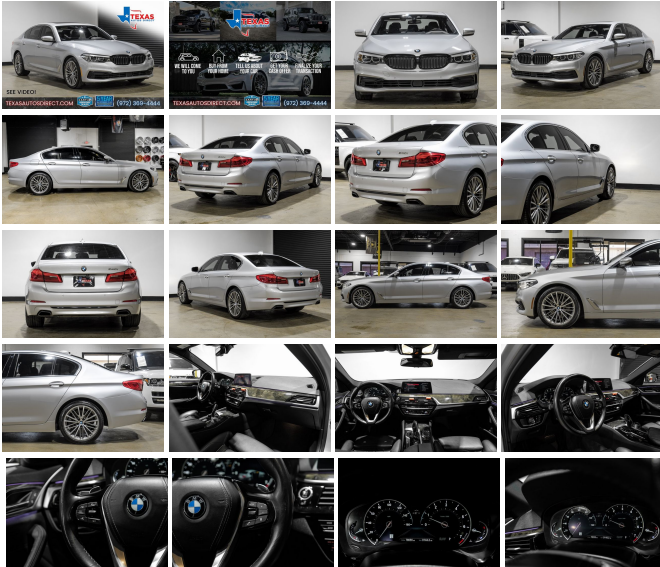

This 2019 BMW 5 Series 540i in Glacier Silver Metallic comes with the following features: 3.0L I6 Turbocharged DOHC 24V LEV3-ULEV70 335hp 8-Speed Automatic RWD Black Leather Convenience Package (Comfort Access Keyless Entry, Heated Front Seats, Power Tailgate, and SiriusXM Satellite Radio), Driving Assistance Plus Package (Active Driving Assistant Plus), Black Leather, 12 Speakers, 4-Wheel Disc Brakes, ABS brakes, Air Conditioning, Alloy wheels, AM/FM radio, Apple CarPlay, Apple CarPlay Compatibility, Auto tilt-away steering wheel, Auto-dimming door mirrors, Auto-dimming Rear-View mirror, Automatic temperature control, Brake assist, Bumpers: body-color, CD player, Dakota Leather Upholstery, Delay-off headlights, Driver door bin, Driver vanity mirror, Dual front impact airbags, Dual front side impact airbags, Electronic Stability Control, Emergency communication system: BMW Assist eCall, Enhanced USB & Bluetooth, Exterior Parking Camera Rear, Four wheel independent suspension, Front anti-roll bar, Front Bucket Seats, Front Center Armrest, Front dual zone A/C, Front reading lights, Fully automatic headlights, Garage door transmitter, Genuine wood console insert, Genuine wood dashboard insert, Genuine wood door panel insert, Gray Poplar Wood Trim, Head-Up Display, Heated door mirrors, HiFi Sound System, Illuminated entry, In-Dash CD Player, Increased Top Speed Limiter, Leather Shift Knob, Leather steering wheel, Low tire pressure warning, Lumbar Support, Memory seat, Navigation System, Occupant sensing airbag, Outside temperature display, Overhead airbag, Panic alarm, Passenger door bin, Passenger vanity mirror, Power door mirrors, Power driver seat, Power Front Seats, Power moonroof, Power passenger seat, Power steering, Power windows, Radio data system, Radio: AM/FM Audio System, Rain sensing wipers, Rear anti-roll bar, Rear reading lights, Rear seat center armrest, Rear window defroster, Remote keyless entry, Security system, Speed control, Speed-sensing steering, Speed-Sensitive Wipers, Split folding rear seat, Sport Seats, Sport steering wheel, Steering wheel memory, Steering wheel mounted audio controls, Tachometer, Telescoping steering wheel, Tilt steering wheel, Traction control, Trip computer, Turn signal indicator mirrors, Variably intermittent wipers, Wheels: 18" x 8" Double-Spoke (Style 634), Wheels: 19" x 8" Fr & 19" x 9" Rr V-Spoke, and WiFi Hotspot. 21/29 City/Highway MPG