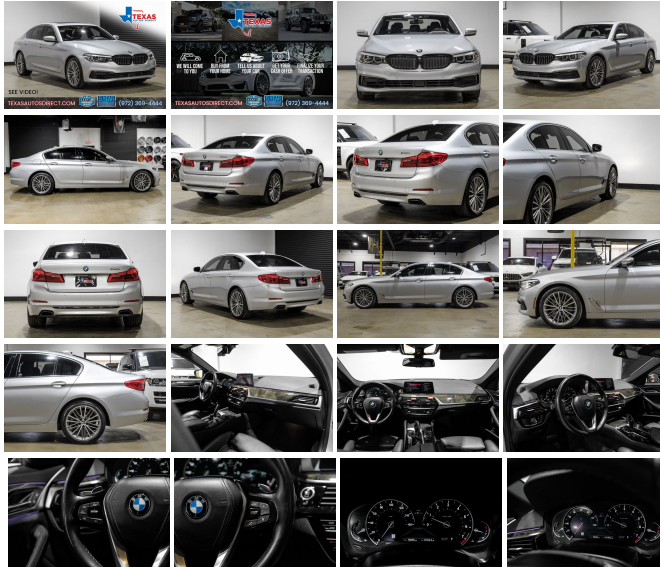

This 2019 BMW 5 Series 540i in Glacier Silver Metallic comes with the following features: 3.0L I6 Turbocharged DOHC 24V LEV3-ULEV70 335hp 8-Speed Automatic RWD Black Leather Convenience Package (Comfort Access Keyless Entry, Heated Front Seats, Power Tailgate, and SiriusXM Satellite Radio), Driving Assistance Plus Package (Active Driving Assistant Plus), Black Leather, 12 Speakers, 4-Wheel Disc Brakes, ABS brakes, Air Conditioning, Alloy wheels, AM/FM radio, Apple CarPlay, Apple CarPlay Compatibility, Auto tilt-away steering wheel, Auto-dimming door mirrors, Auto-dimming Rear-View mirror, Automatic temperature control, Brake assist, Bumpers: body-color, CD player, Dakota Leather Upholstery, Delay-off headlights, Driver door bin, Driver vanity mirror, Dual front impact airbags, Dual front side impact airbags, Electronic Stability Control, Emergency communication system: BMW Assist eCall, Enhanced USB & Bluetooth, Exterior Parking Camera Rear, Four wheel independent suspension, Front anti-roll bar, Front Bucket Seats, Front Center Armrest, Front dual zone A/C, Front reading lights, Fully automatic headlights, Garage door transmitter, Genuine wood console insert, Genuine wood dashboard insert, Genuine wood door panel insert, Gray Poplar Wood Trim, Head-Up Display, Heated door mirrors, HiFi Sound System, Illuminated entry, In-Dash CD Player, Increased Top Speed Limiter, Leather Shift Knob, Leather steering wheel, Low tire pressure warning, Lumbar Support, Memory seat, Navigation System, Occupant sensing airbag, Outside temperature display, Overhead airbag, Panic alarm, Passenger door bin, Passenger vanity mirror, Power door mirrors, Power driver seat, Power Front Seats, Power moonroof, Power passenger seat, Power steering, Power windows, Radio data system, Radio: AM/FM Audio System, Rain sensing wipers, Rear anti-roll bar, Rear reading lights, Rear seat center armrest, Rear window defroster, Remote keyless entry, Security system, Speed control, Speed-sensing steering, Speed-Sensitive Wipers, Split folding rear seat, Sport Seats, Sport steering wheel, Steering wheel memory, Steering wheel mounted audio controls, Tachometer, Telescoping steering wheel, Tilt steering wheel, Traction control, Trip computer, Turn signal indicator mirrors, Variably intermittent wipers, Wheels: 18" x 8" Double-Spoke (Style 634), Wheels: 19" x 8" Fr & 19" x 9" Rr V-Spoke, and WiFi Hotspot. 21/29 City/Highway MPG