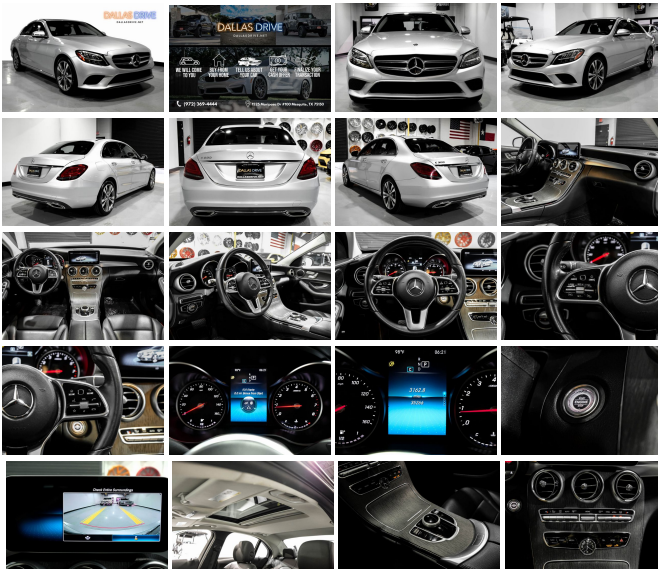

Priced below KBB Fair Purchase Price!

Android Auto??, Apple CarPlay??, Heated Front Seats, Power moonroof, Smartphone Integration.

Android Auto??, Apple CarPlay??, Heated Front Seats, Power moonroof, Smartphone Integration, 10.25" High-Resolution Center Display, 4-way Power Driver's Lumbar Support, 4-Wheel Disc Brakes, 5 Speakers, ABS brakes, Air Conditioning, Alloy wheels, AM/FM radio, Anti-whiplash front head restraints, Apple CarPlay??/Android Auto??, Auto tilt-away steering wheel, Auto-dimming door mirrors, Auto-dimming Rear-View mirror, Automatic temperature control, Brake assist, Bumpers: body-color, Child-Seat-Sensing Airbag, Compass, Delay-off headlights, Driver door bin, Driver vanity mirror, Dual front impact airbags, Dual front side impact airbags, Electronic Stability Control, Emergency communication system: Mercedes me connect, Exterior Parking Camera Rear, Four wheel independent suspension, Front anti-roll bar, Front Bucket Seats, Front Center Armrest, Front dual zone A/C, Front reading lights, Fully automatic headlights, Garage door transmitter: Homelink, Genuine wood console insert, Genuine wood dashboard insert, Genuine wood door panel insert, HD Radio, Head restraints memory, Heated door mirrors, Illuminated entry, Knee airbag, Low tire pressure warning, MB-Tex Upholstery, Memory seat, Occupant sensing airbag, Outside temperature display, Overhead airbag, Overhead console, Panic alarm, Passenger door bin, Passenger vanity mirror, Power adjustable front head restraints, Power door mirrors, Power driver seat, Power Front Seats w/Driver Memory, Power passenger seat, Power steering, Power windows, Radio data system, Radio: Audio 20, Rain sensing wipers, Rear anti-roll bar, Rear fog lights, Rear reading lights, Rear seat center armrest, Rear side impact