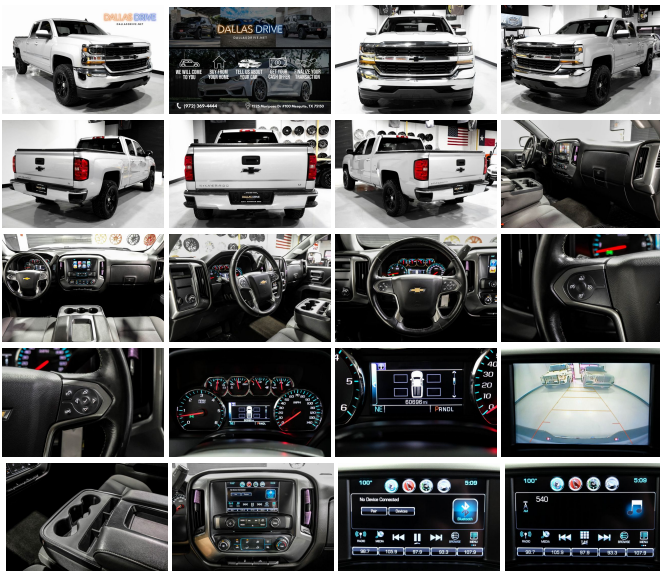

2018 Chevrolet Silverado 1500 LT

View this car on our website at dallasdrive.net/7239883/ebrochure

Price **\$27,998**

Specifications:

Year:	2018
VIN:	1GCRREC0JZ151956
Make:	Chevrolet
Stock:	151956
Model/Trim:	Silverado 1500 LT
Condition:	Pre-Owned
Body:	Pickup Truck
Exterior:	Silver Ice Metallic
Engine:	EcoTec3 5.3L V8 355hp 383ft. lbs.
Interior:	Black Cloth
Transmission:	6-Speed Shifttable Automatic w/Overdrive
Mileage:	60,698
Drivetrain:	Rear Wheel Drive
Economy:	City 16 / Highway 23

Power windows, Premium audio system: Chevrolet MyLink, Radio data system, Radio: AM/FM 8" Diagonal Color Touch Screen, Rear reading lights, Rear step bumper, Remote keyless entry, SiriusXM Satellite Radio, Speed control, Speed-sensing steering, Split folding rear seat, Steering wheel mounted audio controls, Tachometer, Tilt steering wheel, Traction control, Trip computer, Variably intermittent wipers, Voltmeter, and Wheels: 17" x 8" Bright Machined Aluminum. 2018 Chevrolet Silverado 1500 LT LT1 RWD 6-Speed Automatic Electronic with Overdrive EcoTec3 5.3L V8 Silver Ice Metallic