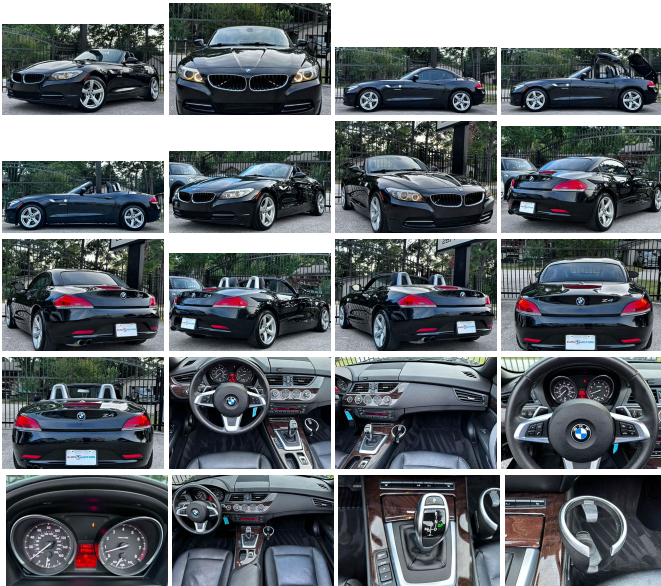

2013 BMW Z4 sDrive28i

View this car on our website at euro2motors.com/7239076/ebrochure

Our Price **\$16,995**

Specifications:

Year:	2013
VIN:	WBALL5C52DJ104706
Make:	BMW
Stock:	104706
Model/Trim:	Z4 sDrive28i
Condition:	Pre-Owned
Body:	Convertible
Exterior:	Black
Engine:	2.0L Turbo I4 240hp 260ft. lbs.
Interior:	Black Leatherette
Transmission:	8-Speed Shifttable Automatic w/Sport Transmission
Mileage:	87,869
Drivetrain:	Rear Wheel Drive
Economy:	City 22 / Highway 34

Step into luxury and power with this stunning 2013 BMW Z4 sDrive28i! With a sleek black exterior and sophisticated black leatherette interior, this vehicle is sure to turn heads wherever you go. It has been expertly maintained and has only clocked 87,869 miles - a testament to its exceptional build quality and reliability.

Under the hood, you'll find a robust 2.0L Turbo I4 engine that pumps out an impressive 240 horsepower and 260ft. lbs. of torque. This engine, combined with the 8-Speed Shifttable Automatic w/Sport Transmission, ensures a smooth and exhilarating drive every time. The BMW Z4 sDrive28i is not just a car, but a thrilling driving experience.

The exterior, coated in a glossy black finish, exudes a sense of elegance and power that is synonymous with BMW. The car's design is a perfect balance of classic and contemporary, with sleek lines and an aggressive stance. The black leatherette interior is equally impressive, offering a luxurious and comfortable environment for both driver and passenger. The seats are plush and supportive, perfect for long drives or quick jaunts around the city.