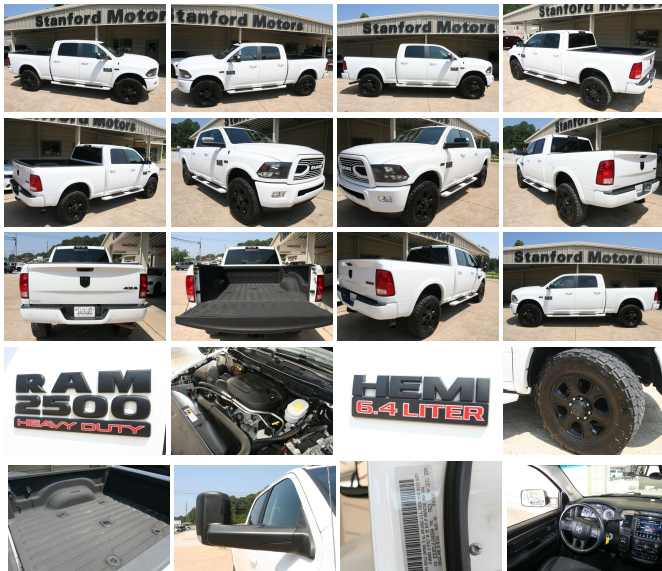

# 2018 Ram 2500 Big Horn

Greg Stanford/ Dave Reed 205-695-9142

View this car on our website at [stanfordmotors.com/7238936/ebrochure](http://stanfordmotors.com/7238936/ebrochure)

Our Price **\$37,464**

## Specifications:

<b>Year:</b>	2018
<b>VIN:</b>	3C6UR5DJ2JG402694
<b>Make:</b>	Ram
<b>Stock:</b>	7289U
<b>Model/Trim:</b>	2500 Big Horn
<b>Condition:</b>	Pre-Owned
<b>Body:</b>	Pickup Truck
<b>Exterior:</b>	[PW7] Bright White Clear Coat
<b>Engine:</b>	HEMI 6.4L V8 410hp 429ft. lbs.
<b>Interior:</b>	Black Leather/Cloth
<b>Transmission:</b>	6-Speed Shiftable Automatic
<b>Mileage:</b>	82,419
<b>Drivetrain:</b>	4 Wheel Drive

**Option Packages**

**Factory Installed Packages**

9 Alpine Speakers w/Subwoofer	\$445
UConnect 4C with 8.4 In. Display Includes 8.4 inch touch screen display, Apple Carplay, Android Auto, AM/FM radio, HD radio, integrated voice command with Bluetooth, media hub with USB and auxiliary audio inputs, SiriusXM satellite radio and Guardian, and rearview auto-dimming mirror with microphone.	\$745
20 x 8 In. Black Painted Aluminum Wheels	\$395
Add Full Size Spare Tire	\$295
Power Black Trailer Tow Mirrors Includes black heated power trailer tow mirrors with supplemental signals and courtesy lamps.	\$195
Spray In Bedliner	\$545
Cloth 40/20/40 Premium Split Bench Seat Includes cloth 40/20/40 premium split bench seat, 10-way power adjustable driver seat with power lumbar adjustment, front center seat	