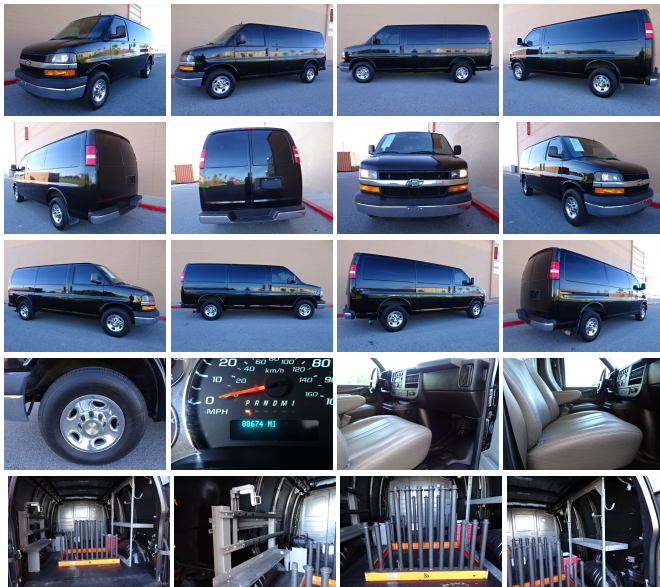

2015 Chevrolet Express 2500

GABRIEL QUINTANILLA 3612320200

View this car on our website at discountmotorcompany.com/7238258/ebrochure

Internet Price **\$22,980**

Specifications:

Year:	2015
VIN:	1GCWGFCF0F1189406
Make:	Chevrolet
Stock:	189406FD
Model/Trim:	Express 2500
Condition:	Pre-Owned
Body:	Minivan/Van
Exterior:	Black
Engine:	Vortec 4.8L V8 285hp 295ft. lbs.
Interior:	Medium Pewter Vinyl
Transmission:	6-Speed Shiftable Automatic
Mileage:	88,674
Drivetrain:	Rear Wheel Drive

2015 Chevrolet Express
G2500 Cargo Van - Equipt for
Windshield business - 4.8L V8 Flex-
Fuel Engine - Automatic
Transmission - Nice Van -
88,674 Miles.

2015 Chevrolet Express G2500 Cargo
Van loaded with 4.8L V8 Flex-Fuel
Engine, Automatic Transmission with
Black Exterior, Medium Pewter
Vinyl Interior, Tilt, Cruise Control,
Traction Control, Power Door Locks,
Power Windows, AM/FM/CD Audio
System, Equipt for Windshield
business and more.

***Feel free to give Gabe a call at 361-232-0200 and I will be happy to go over this 2015 G2500 Express Van in detail with you.

***Pre-Buy inspections welcome. 100% CarFax guaranteed. Priced to sell at \$22,980.