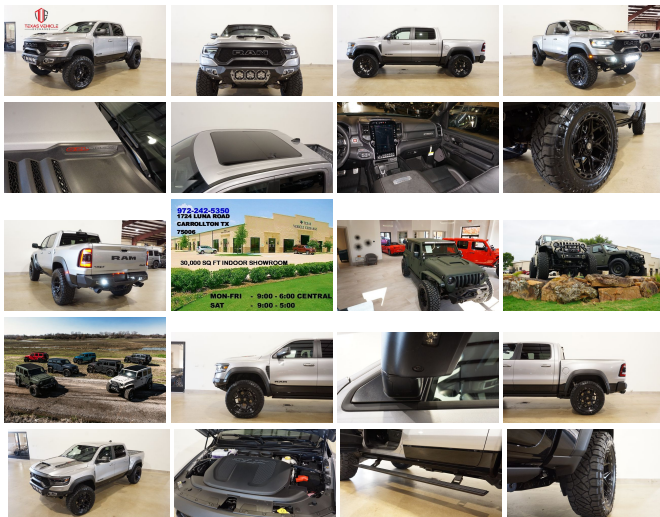

2023 Ram 1500 TRX 4X4 LIFT,BUMPERS,LED'S,ROOF,LEVEL 2 GROUP,22'S

View this car on our website at tveauto.com/7237591/ebrochure

Our Price **\$132,900**

Specifications:

Year:	2023
VIN:	1C6SRFU98PN572674
Make:	Ram
Stock:	572674
Model/Trim:	1500 TRX 4X4 LIFT,BUMPERS,LED'S,ROOF,LEVEL 2 GROUP,22'S
Condition:	Pre-Owned
Body:	Pickup Truck
Exterior:	[PSC/QXJ] Billet Silver Metallic Clear Coat/Diamond Black Crystal Pearl Coat
Engine:	HEMI 6.2L Supercharged V8 702hp 650ft. lbs.
Interior:	Black Leather
Transmission:	8-Speed Shiftable Automatic
Mileage:	42
Drivetrain:	All Wheel Drive
Economy:	City 10 / Highway 14

NATION WIDE FINANCING

SUBMIT CREDIT APP [WWW.TVEAUTO.COM](https://www.tveauto.com)

OR CALL 972-242-5350

2023 RAM 1500 TRX CREW CAB 4X4, 6.2L SUPERCHARGED HEMI V8 SRT ENGINE, 8 SPEED AUTOMATIC TRANSMISSION, ONLY 42 MILES, BILLET SILVER METALLIC CLEAR COAT W/BLACK LEATHER INTERIOR, CARFAX REPORTS 1 OWNER NO ACCIDENTS, NON-SMOKER, TRX LEVEL 2 EQUIPMENT GROUP, REMOTE START, CUSTOM 2" LEVEL KIT, ADDICTIVE DESERT DESIGNS BOMBER FRONT BUMPER WITH 3