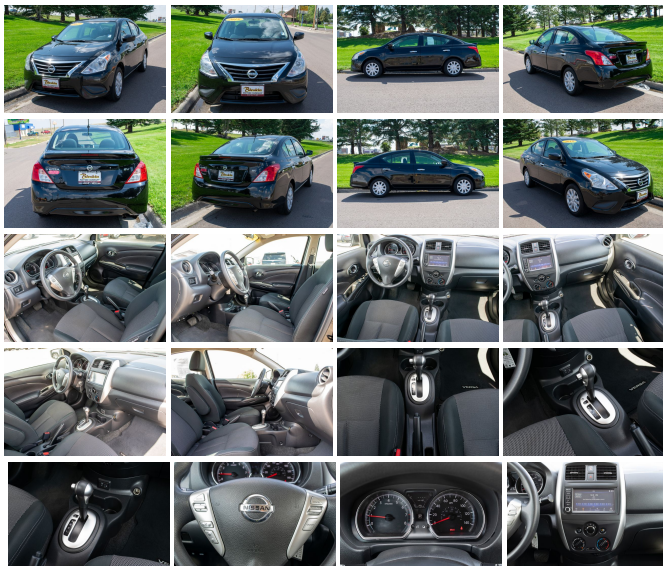

2019 Nissan Versa SV

View this car on our website at bleskinmotors.com/7237125/ebrochure

Our Price **\$14,888**

Specifications:

Year:	2019
VIN:	3N1CN7AP5KL850279
Make:	Nissan
Stock:	23305
Model/Trim:	Versa SV
Condition:	Pre-Owned
Body:	Sedan
Exterior:	Black
Engine:	1.6L I4 109hp 107ft. lbs.
Interior:	- Cloth
Transmission:	CVT
Mileage:	74,092
Drivetrain:	Front Wheel Drive
Economy:	City 31 / Highway 39

Step into the realm of sleek sophistication with our 2019 Nissan Versa SV, a testament to economic efficiency and stylish practicality. With a striking black exterior that exudes elegance, this Versa is more than just a car; it's a statement on the road. Having journeyed a modest 74,092 miles, this vehicle is primed and ready to deliver countless more miles of reliable service and enjoyable driving experiences.

Under the hood, the 1.6L I4 engine is a marvel of engineering, producing a robust 109 horsepower and 107 ft-lbs of torque, offering a smooth and responsive ride that is both energetic and fuel-efficient. The innovative Continuously Variable Transmission (CVT) ensures seamless acceleration and contributes to the Versa's admirable fuel economy, making it an ideal companion for both bustling city streets and open highways.

Imagine the possibilities as you take the wheel of this exceptional automobile. Whether you're a first-time buyer looking for an affordable entry into vehicle ownership, a commuter seeking a cost-effective ride, or simply someone who appreciates the value of a well-engineered vehicle, the 2019 Nissan Versa SV is the smart choice.