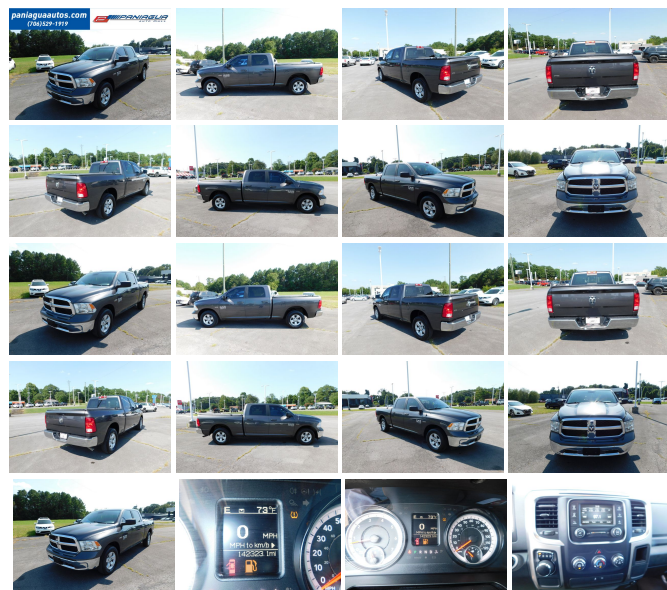

2019 Ram 1500 Classic SLT

View this car on our website at paniaguaautos.com/7236910/ebrochure

Our Price **\$19,900**

Specifications:

Year:	2019
VIN:	1C6RR6TTXKS711970
Make:	Ram
Stock:	10516
Model/Trim:	1500 Classic SLT
Condition:	Pre-Owned
Body:	Pickup Truck
Exterior:	Gray
Engine:	HEMI 5.7L V8 395hp 410ft. lbs.
Interior:	Gray Cloth
Transmission:	8-Speed Shifttable Automatic
Mileage:	142,323
Economy:	City 15 / Highway 22

2019 RAM 1500 CLASSIC SLT 5.7L V8 AUTOMATIC CLOTH
INTERIOR ALL POWER COLD AC HURRY IN TODAY AND CHECK
OUT OUR MOST RECENT INVENTORY WE HAVE THE BEST
SELECTION OF USED VEHICLES

2019 Ram 1500 Classic SLT

Exterior

- Active grille shutters- Front bumper color: chrome- Pickup bed light
- Tailgate: power locking- Side mirrors: heated- Spare wheel type: steel
- Tire Pressure Monitoring System- Wheels: aluminum alloy
- Front wipers: variable intermittent- Pickup sliding rear window: manual
- Power windows: safety reverse- Rear privacy glass- Solar-tinted glass