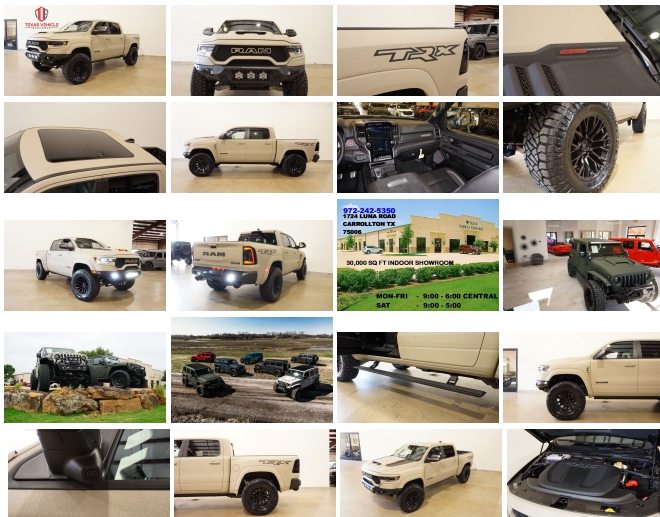

2023 Ram 1500 TRX 4X4 DUPONT KEVLAR,LIFTED,BUMPERS,LED'S,20'S

View this car on our website at tveauto.com/7236854/ebrochure

Our Price **\$145,900**

Specifications:

Year:	2023
VIN:	1C6SRFU96PN572091
Make:	Ram
Stock:	572091
Model/Trim:	1500 TRX 4X4 DUPONT KEVLAR,LIFTED,BUMPERS,LED'S,20'S
Condition:	Pre-Owned
Body:	Pickup Truck
Exterior:	Tan
Engine:	HEMI 6.2L Supercharged V8 702hp 650ft. lbs.
Interior:	Black Leather
Transmission:	8-Speed Shiftable Automatic
Mileage:	52
Drivetrain:	All Wheel Drive
Economy:	City 10 / Highway 14

NATION WIDE FINANCING

SUBMIT CREDIT APP [WWW.TVEAUTO.COM](https://www.tveauto.com)

OR CALL 972-242-5350

2023 RAM 1500 TRX CREW CAB 4X4, 6.2L SUPERCHARGED HEMI V8 SRT ENGINE, 8 SPEED AUTOMATIC TRANSMISSION, ONLY 52 MILES, GOBI TAN KEVLAR COATING W/BLACK LEATHER INTERIOR, CARFAX REPORTS 1 OWNER NO ACCIDENTS, NON-SMOKER, TRX LEVEL 2 EQUIPMENT GROUP, REMOTE START, CUSTOM 2" LEVEL KIT, ADDICTIVE DESERT DESIGNS BOMBER FRONT BUMPER WITH 3 BAJA DESIGNS LP6 ROUND LED LIGHTS & 2 BAJA

Vehicle History Report : as Of 04/30/2024

Snapshot

2023 RAM 1500 TRX

No accidents or damage reported to CARFAX

Well maintained vehicle

CARFAX 1-Owner vehicle

Personal vehicle

Last owned in Texas