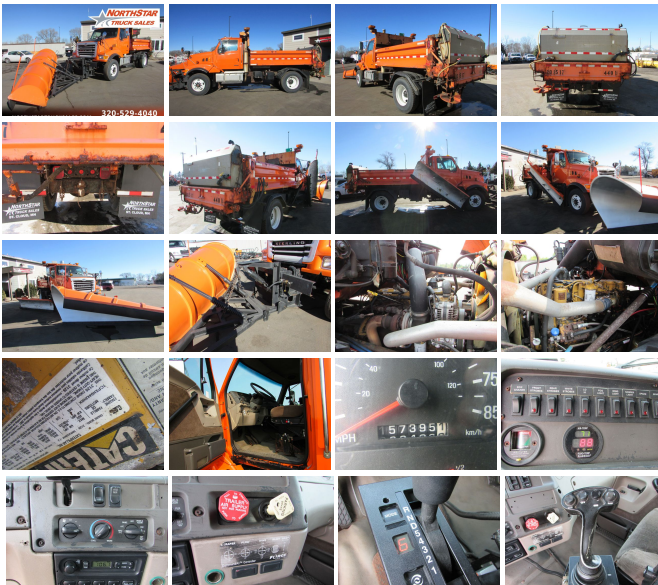

# 2001 Sterling L8511 Single Axle Plow Truck, Wing and Sander

View this car on our website at [northstartrucksales.com/7236466/ebrochure](http://northstartrucksales.com/7236466/ebrochure)

Our Price **\$0**

## Specifications:

<b>Year:</b>	2001
<b>VIN:</b>	2FZAAWAK71AJ21184
<b>Make:</b>	Sterling
<b>Stock:</b>	1184
<b>Model/Trim:</b>	L8511 Single Axle Plow Truck, Wing and Sander
<b>Condition:</b>	Pre-Owned
<b>Exterior:</b>	Orange
<b>Engine:</b>	3126 Cat
<b>Interior:</b>	Tan
<b>Transmission:</b>	Allison Automatic
<b>Mileage:</b>	157,395
<b>Drivetrain:</b>	Rear Wheel Drive
<b>Truck Type:</b>	Plow

Nice 1 Owner 2001 Sterling L-8511 Truck with a 12' 1-way Front Plow, 9' Wing Blade, 11' Dump Box and Sander 3126 Cat, Allison 6 Speed Automatic Transmission

Northstar Truck Sales offers the best selection of used service utility trucks, dump trucks, plow trucks, cab chassis, flat bed and pickups in the St Cloud area. Give us a call at (320) 529-4040 or stop by and visit us at 2939 Hwy 10 S, St Cloud, MN 56304. We offer Nationwide shipping.

Key Words: Dump Truck, Plow Truck, Ford, F250, F-250, F 250, F350, F-350, F 350, F450, F-450, F 450, F550, F-550, F 550, Chevrolet, Chevy, 2500, 2500HD, 3500, 3500HD, GMC, Dodge, Freightliner

2001 Sterling L8511 Single Axle Plow Truck, Wing and Sander