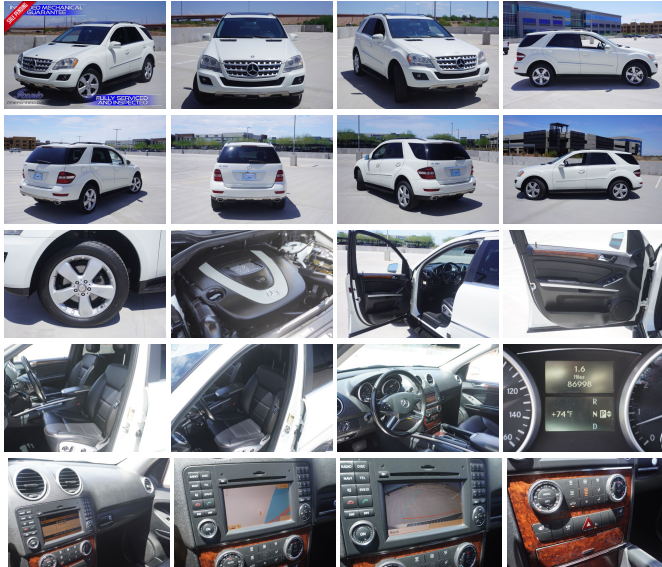

PLEASE CALL OR TEXT 480-843-5171 FOR APPOINTMENT. INCLUDES AN ARMOR SHEILD 50/50 GUARANTEE. THIS 2011 MERCEDES BENZ ML350 SUV HAS A CERTIFIED CLEAN VEHICLE HISTORY REPORT AND HAS BEEN FULLY INSPECTED & RECONDITIONED FOR YOUR CONVENIENCE. WE MAKE THE EFFORT TO INSURE ALL OUR INVENTORY LOOK FLAWLESS, SO WHEN YOU WALK IN TO OUR SHOWROOM YOU WILL BE LOOKING AT THE MOST BEAUTIFUL CAR IN THE MARKET. THIS CAR HAS HAD A CONCOURSE DETAIL, PAINT RESTORATION, DING / DENT REMOVAL AND LEATHER RECONDITIONING. WE SPEND THE TIME AND MONEY TO INCREASE AND HELP PRESERVE THE VALUE OF YOUR NEXT VEHICLE. THIS BEAUTIFUL MERCEDES ML350 HAS ORIGINAL LOW MILES AND LOADED UP WITH PREMIUM1 PACKAGE OPTIONS THAT FEATURE LEATHER HEATED SEAT, MULTI ZONE CLIMATE CONTROL, GPS NAVIGATION, POWER SLIDING GLASS MOON ROOF, BLUETOOTH CONNECTIVITY AND A PREMIUM AUDIO SYSTEM THAT ROCKS. COME DOWN TO OUR ALL INDOOR AND CLIMATE CONTROLLED SHOWROOM TODAY LOCATED IN SUNNY TEMPE, ARIZONA AND SEE FOR YOURSELF. PLEASE CALL OR TEXT (480)843-5171 FOR APPOINTMENT. THIS LOW ADVERTISED PRICE IS AN INTERNET CASH SPECIAL, CUSTOM TAILORED FINANCING IS AVAILABLE. WE OFFER KELLY BLUE BOOK FAIR TRADE-IN VALUE ON MOST TRADES, HONEST AND FRIENDLY STAFF, 3 MONTH 3,000 MILE GUARANTEE AND DISCOUNTED PARTS & SERVICE FOR ALL CUSTOMERS. ARE YOU TIRED OF LOOKING AT CARS OTHER DEALERS ADVERTISE AS PERFECT CONDITION AND COME TO FIND OUT THEY ARE NOT WHAT YOU EXPECTED? YOU NEED TO SEE THE INVENTORY AT ICONIC PREFERRED CARS. WE TAKE PRIDE IN STOCKING THE CLEANEST CARS AT COMPETITIVE PRICES. ICONIC PREFERRED CARS SERVING AZ FOR OVER 27 YEARS. "IF I WOULDN'T PARK IT IN MY OWN GARAGE, YOU BET YOU WON'T FIND IT AT MY DEALERSHIP". WWW.ICONICPREFERRED.COM, \*WHITE GLOVE DELIVERY IS SUBJECT TO A \$199.00 OR MORE FEE DEPENDENT ON DELIVERY DISTANCE.