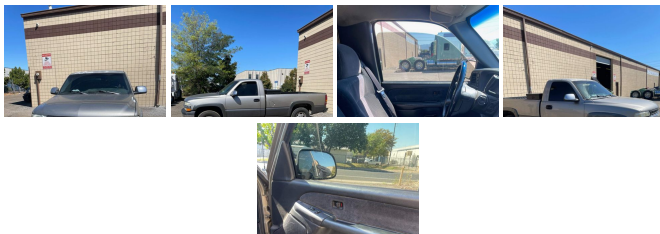

Specifications:

Year:	2000
VIN:	1GCGK24U7YE205962
Make:	Chevrolet
Model/Trim:	Silverado 2500 LS
Condition:	Pre-Owned
Body:	Pickup Truck
Exterior:	[11U] Light Pewter Metallic
Engine:	Vortec 6.0L V8 300hp 355ft. lbs.
Interior:	Black
Transmission:	4-Speed Automatic
Mileage:	215,000
Drivetrain:	4 Wheel Drive

This has been a solid shop truck for us. Always well-maintained and taken care of as we are a used semi truck dealership. The reason we are getting rid of this truck is because we are requiring more specialty storage options and are going to be purchasing a larger support vehicle for our shop.

Four wheel drive
Cold AC
Heater Works Too
New Tires
Non-smoker
Ready to Roll

This is our personal vehicle and will not be sold through the dealership.
Clean title in hand.