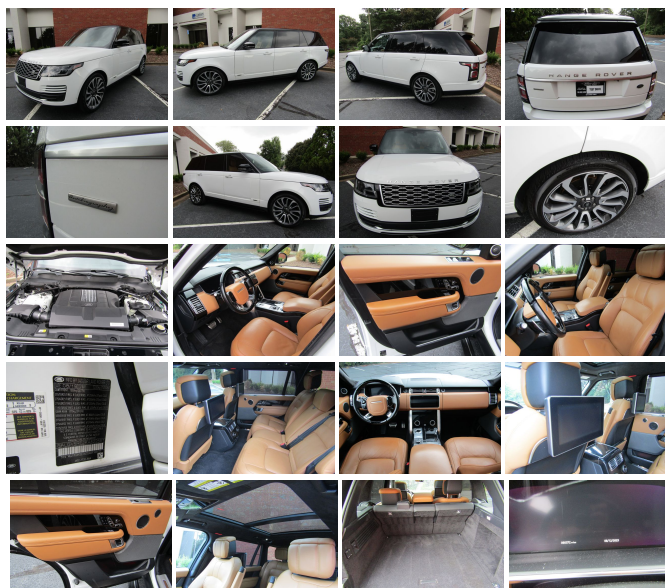

## 2019 Land Rover Range Rover Autobiography LWB

View this car on our website at [autosportsatl.com/7234904/ebrochure](https://autosportsatl.com/7234904/ebrochure)

Our Price **\$63,800**

### Specifications:

<b>Year:</b>	2019
<b>VIN:</b>	SALGV5RE2KA522551
<b>Make:</b>	Land Rover
<b>Model/Trim:</b>	Range Rover Autobiography LWB
<b>Condition:</b>	Pre-Owned
<b>Body:</b>	SUV
<b>Exterior:</b>	White
<b>Engine:</b>	5.0L Supercharged V8 518hp 461ft. lbs.
<b>Interior:</b>	Tan
<b>Transmission:</b>	8-Speed Shifttable Automatic
<b>Mileage:</b>	60,572
<b>Drivetrain:</b>	All Wheel Drive
<b>Economy:</b>	City 16 / Highway 21

### Exterior

- Exhaust: dual tip- Front bumper color: body-color- Mirror color: body-color
- Rear spoiler: roofline- Rear trunk/liftgate: power operated- Side door type: soft close
- Daytime running lights: LED- Exterior entry lights: approach lamps- Front fog lights
- Headlight cleaners- Rear fog lights- Taillights: LED- Side mirror adjustments: power
- Side mirrors: auto-dimming- Spare wheel type: steel- Tire Pressure Monitoring System
- Wheels: aluminum alloy- Front wipers: rain sensing- Heated windshield
- Heated windshield washer jets- Heated windshield wiper rests- Laminated glass: acoustic
- Rear privacy glass- Rear wiper: auto-on in reverse- Solar-tinted glass: front
- Window defogger: rear