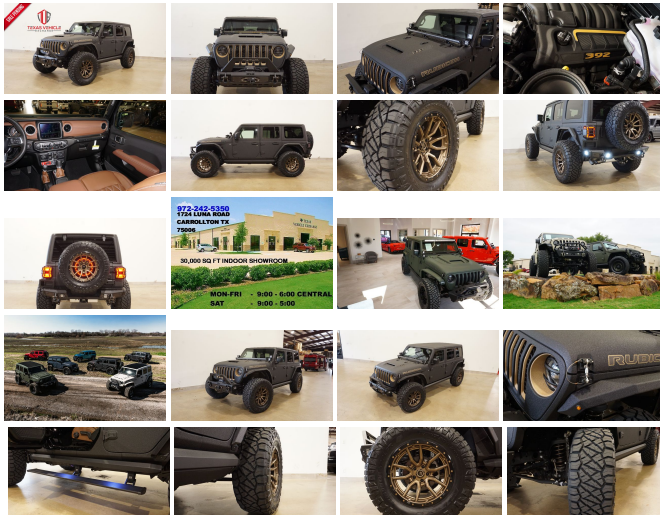

2023 Jeep Wrangler Unlimited Rubicon 392 DUPONT KEVLAR,BUMPERS,FUEL WHLS

View this car on our website at tveauto.com/7233208/ebrochure

Our Price **\$136,900**

Specifications:

Year:	2023
VIN:	1C4JJXSJXPW594801
Make:	Jeep
Stock:	594801
Model/Trim:	Wrangler Unlimited Rubicon 392 DUPONT KEVLAR,BUMPERS,FUEL WHLS
Condition:	Pre-Owned
Body:	SUV
Exterior:	Black
Engine:	HEMI 6.4L V8 470hp 470ft. lbs.
Interior:	Brown Leather
Transmission:	8-Speed Shifttable Automatic
Mileage:	58
Drivetrain:	4 Wheel Drive
Economy:	City 13 / Highway 17

NATION WIDE FINANCING

SUBMIT CREDIT APP [WWW.TVEAUTO.COM](https://www.tveauto.com)

OR CALL 972-242-5350

"RAPTOR BLACK EDITION"

CUSTOM BUILT KEVLAR 2023 JEEP
WRANGLER JL UNLIMITED RUBICON 4X4
WITH 27X PACKAGE

UPGRADES INCLUDE:

- * RAPTOR BLACK KEVLAR COATING WITH KING RANCH BROWN ACCENTS
- * 6.4L V8 SRT HEMI ENGINE
- * CUSTOM ALEA BROWN & BLACK LEATHER WITH TAN STITCHING
- * FACTORY REMOTE START
- * REMOTE PROXIMITY KEYLESS ENTRY
- * COLD WEATHER GROUP
- * LED LIGHTING GROUP
- * SAFETY GROUP
- * ADVANCED SAFETY GROUP
- * FACTORY 8.4 INCH TOUCH SCREEN NAVIGATION WITH HD AM/FM/SIRIUS STEREO & ALPINE PREMIUM AUDIO SYSTEM
- * FACTORY BACK-UP CAMERA
- * U-CONNECT
- * BODYGUARD RX BAJA STUBBY FRONT BUMPER WITH 10" LED LIGHT BAR & 2 RIGID INDUSTRIES DUALY D2 LED LIGHTS
- * FRONT D-RINGS & ISOLATORS (KING RANCH BROWN)
- * SMITTYBILT NEW GEN 3 "X20" 10,000 LB WATERPROOF AND WIRELESS CONTROL WINCH WITH SYNTHETIC ROPE
- * FACTOR 55 PROLINK (BLACK)
- * FACTORY MESH GRILLE PAINTED (KING RANCH BROWN)
- * FACTORY LED HEADLIGHTS
- * RUGGED RIDGE BLACK HEADLIGHT GUARDS
- * FACTORY HOOD WITH AIR INTAKE SCOOP
- * DRAKE OFF ROAD HOOD LATCHES
- * BODYGUARD RX JL FENDER SYSTEM
- * BODYGUARD FRONT & REAR INNER