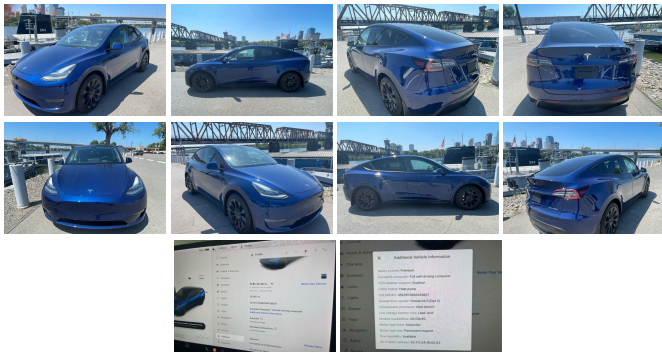

2021 Tesla Model Y Long Range

View this car on our website at evolveauto.com/7233104/ebrochure

Our Price **\$40,975**

Specifications:

Year:	2021
VIN:	5YJYGDEE7MF199517
Make:	Tesla
Stock:	10245
Model/Trim:	Model Y Long Range
Condition:	Pre-Owned
Body:	Wagon
Exterior:	BLUE
Engine:	Electric 346hp 389ft. lbs.
Interior:	Leatherette
Transmission:	1-Speed Direct-Drive Automatic
Mileage:	35,146
Drivetrain:	All Wheel Drive
Economy:	City 131 / Highway 117

2021 Tesla Model Y Long Range

EVolve Auto - 501-904-6188 - View this car on our website at evolveauto.com/7233104/ebrochure

Our Location :

2021 Tesla Model Y Long Range

EVolve Auto - 501-904-6188 - View this car on our website at evolveauto.com/7233104/ebrochure

Exterior

- Front bumper color: body-color- Mirror color: body-color- Rear spoiler: lip
- Daytime running lights: LED- Exterior entry lights: approach lamps- Front fog lights: LED
- Taillights: LED- Side mirror adjustments: power- Side mirrors: auto-dimming
- Moonroof / Sunroof: panoramic- Tire Pressure Monitoring System
- Wheels: aluminum alloy- Front wipers: rain sensing- Tinted glass
- Window defogger: rear