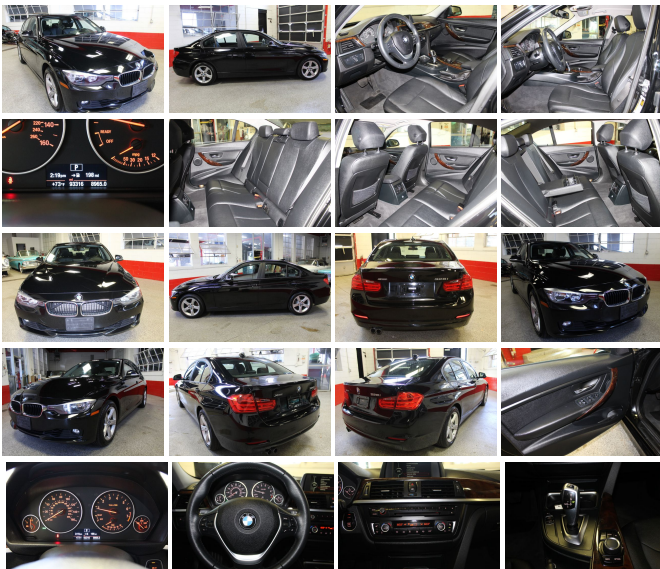

2014 BMW 328 X-DRIVE FULLY SERVICED, PRICED TO FLY!~ 328i xDrive

View this car on our website at automotion.autorevo.com/7232176/ebrochure

Our Price **\$14,997**

Specifications:

Year:	2014
VIN:	WBA3B3C54EJ982954
Make:	BMW 328 X-DRIVE
Stock:	AM232954
Model/Trim:	FULLY SERVICED, PRICED TO FLY!~ 328i xDrive
Condition:	Pre-Owned
Body:	Sedan
Exterior:	[668] Jet Black
Engine:	2.0L Turbo I4 240hp 255ft. lbs.
Interior:	Black Leatherette
Transmission:	8-Speed Shifttable Automatic
Mileage:	92,638
Drivetrain:	All Wheel Drive
Economy:	City 22 / Highway 33

beautiful exterior, and flawless interior, this one is in new condition and ready to go in every way.

Automotion has all your needs covered. Easy financing options and trade-ins are welcomed. Our sales clients enjoy huge discounts in our shop, and we offer warranties. In fact, you can get this beauty, plus a 3 year warranty, covering you like a new car warranty warranty would, for 50K miles, all for only \$18,375.00!!~ call me at 952-303-1411 for details.

Exterior

- Front bumper color: body-color- Mirror color: body-color- Daytime running lights
- Exterior entry lights: approach lamps- Front fog lights- Taillights: LED
- Side mirror adjustments: power folding- Side mirrors: auto-dimming- Run flat tires
- Tire Pressure Monitoring System- Wheels: aluminum alloy- Front wipers: rain sensing
- Heated windshield washer jets- Power windows- Window defogger: rear